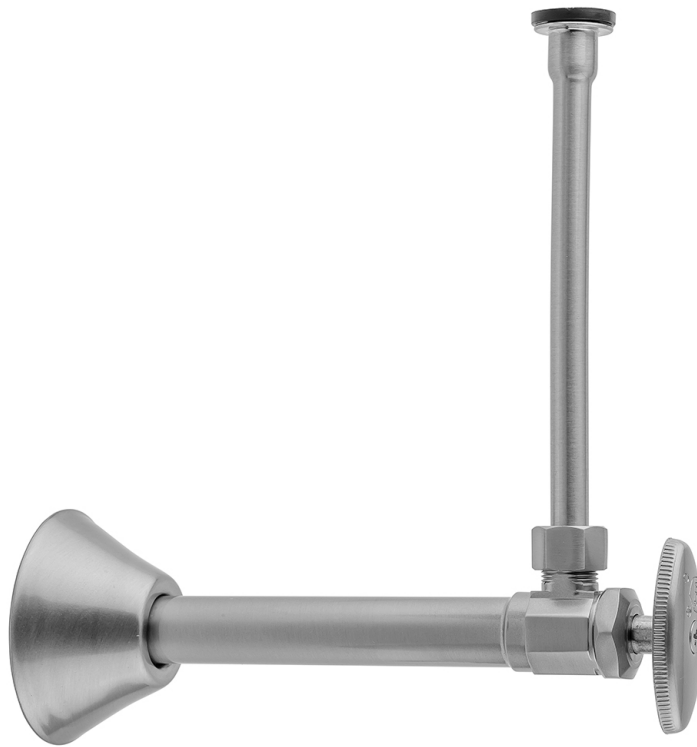

Multi Turn Angle Pattern 1/2" Copper (Sweat Fit) x 3/8" O.D. Toilet Supply Kit with Oval Handle, 20", Supply Tube, Escutcheon

Model #: 582-72-

FEATURES:

- Complete Toilet Supply Kit
- Kit contains:
 - (1) Multi Turn Angle Pattern 1/2" Copper (Sweat Fit) x 3/8" O.D. Supply Valve with Oval Handle P/N 582
 - (1) 20" Copper Supply Tube P/N 772
 - (1) Escutcheon P/N 7116

AVAILABLE FINISHES:

- | | | |
|-----------------------|---------------------|-------------------------|
| Polished Chrome (PCH) | Satin Chrome (SC) | Satin Nickel (SN) |
| Polished Nickel (PN) | Antique Brass (AB) | Oil-Rubbed Bronze (ORB) |
| Polished Brass (PB) | Vintage Bronze (VB) | |

SPECIFICATION DRAWING:

COMPONENTS	
DESCRIPTION	QTY:
ANGLE VALVE - OVAL HANDLE	1
20" X 3/8" O.D. SUPPLY TUBE	1
ESCUTCHEON	1
PLASTIC FILL VALVE COUPLING NUT	1

AVAILABLE HANDLES: