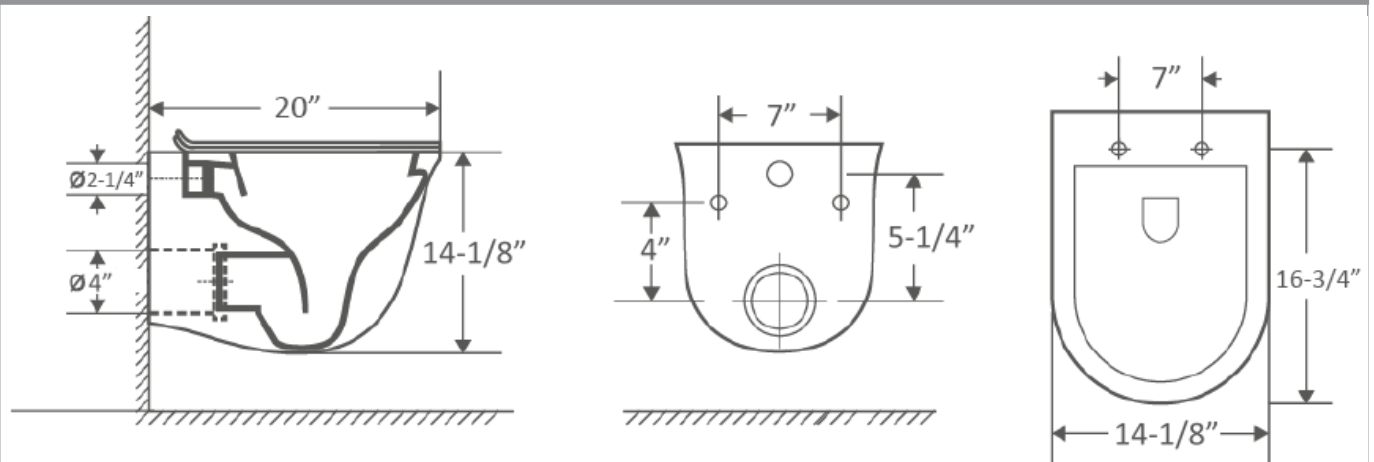

**LILY**  
**Wallhung Toilet**  
**C-5510**

**Product Features**

- Vitreous china wallhung toilet bowl
- European elongated bowl
- MicroGlaze™ anti-microbial, stain-resistant glaze
- Rimless bowl design
- Fully concealed mounting system - easy to install
- Average water consumption: 1.28 gpf
- 1.6 / 0.8 dual-flush capable

*Rimless Flush System*

**Dimensional Diagram**

**IMPORTANT:** Dimensions are nominal and may vary within the range of tolerance per NSI Standard A112.19.2. These measurements are subject to change. No responsibility is assumed for use of superseded or voided pages.