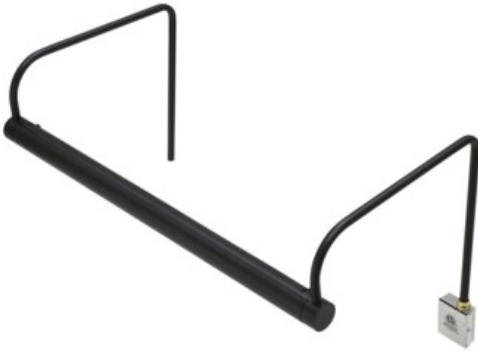

Slim-Line SL16-91

sku#: SL16-91

Slim-Line 16" Oil Rubbed Bronze Picture Light

Dimensions: 7.5"H x 16"W x 8"D

Base Diameter:

Bulb Type: 3-15W-T4 candelabra base (included)

Switch Placement: In-line hi-lo switch 3' from plug

Shade Size: 16" Metal

Country of Origin: USA

Ships Via: FedEx

Safety Rating: ETL Listed

CA Title 20 Compliant: Yes