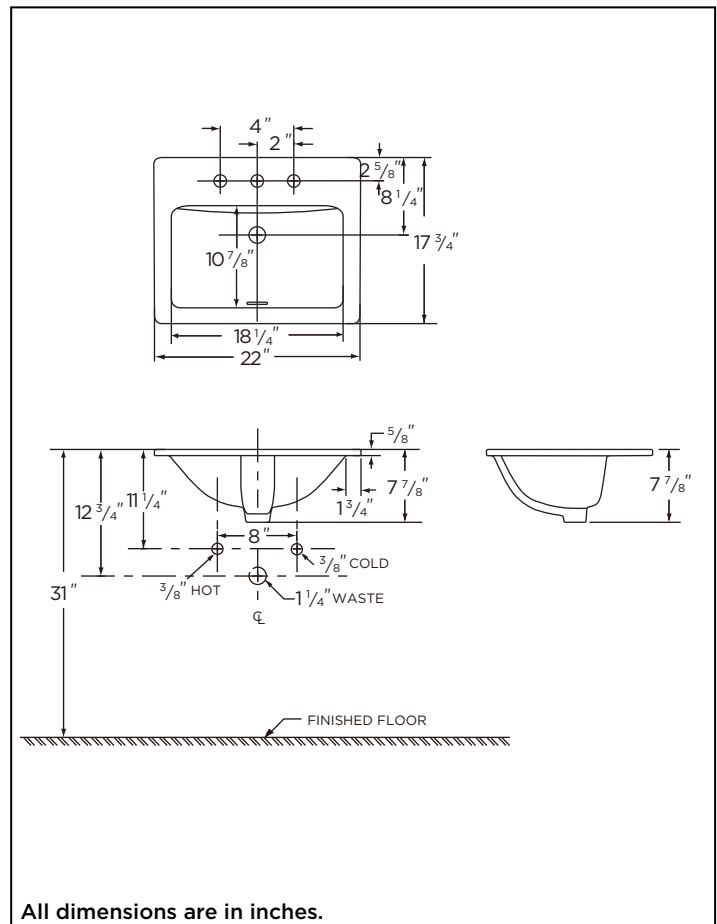

Warranty:

- Limited Lifetime Warranty; Five (5) Year Limited Warranty on other Parts

NOTES: Illustrations may not be drawn to scale.

* Dimensions shown for locations of supply lines and "P" trap are suggested.

IMPORTANT:

Dimensions of fixtures are nominal and may vary within the range of tolerances established by ASME standard A 112.19.2