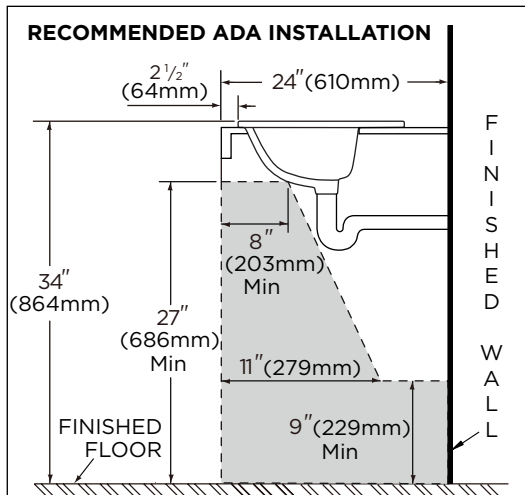

Warranty:

- Limited Lifetime Warranty; Five (5) Year Limited Warranty on other Parts

NOTES: Illustrations may not be drawn to scale.

* Dimensions shown for locations of supply lines and "P" trap are suggested.

IMPORTANT:

Dimensions of fixtures are nominal and may vary within the range of tolerances established by ASME standard A 112.19.2