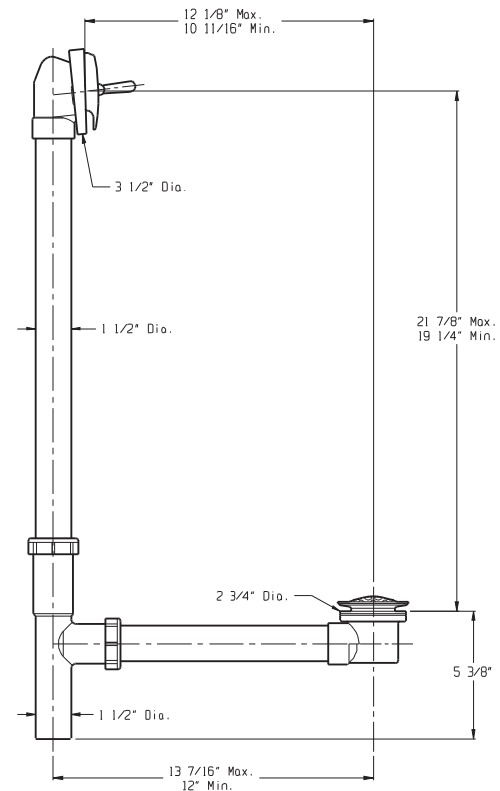

GERBER

41-613 Trip Lever Bath Drains (Roman)

Features:

- Fits most tubs to 24" high
- 1-1/2" plastic tubing in ABS
- Patented adjustable self-retaining rubber head gasket
- Patented pre-adjustable linkage
- Cast brass shoe plug
- Extra long plunger stroke
- Lubricated cast brass plunger
- Chrome plated stamped brass domed strainer
- Heavy duty, highly polished face plate
- Partially assembled in carton
- Compartmentalized packaging
- Available in Chrome only

Standards & Certifications:

- IAPMO/cUPC

Catalog Numbers:

41-613 ABS (Chrome)

Suffixes Available:

None

Job Name	
Date	
Model Specified	
Quantity	
Customer	
Contractor	
Architect/engineer	

Gerber Toll Free Technical Support: 888-648-6466
www.gerberonline.com