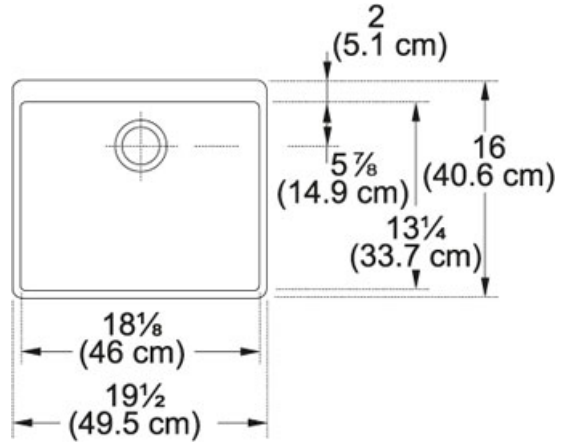

Manor House MHK110-20 Fireclay White | 130.0066.192

FAMILY : Sinks | SERIE : Manor House | MODEL : MHK110-20 | FINISH : Fireclay White | INSTALLATION TYPE : Apron Front | STYLE : Contemporary

TECHNICAL DATA

Minimum Cabinet Size	21"
Drain Opening	3 1/2"
Length overall	19 11/16"
Width overall	15 3/4"
Length of large bowl	17 3/4"
Width of large bowl	12 5/8"
Depth of large bowl	5 7/8"
Number of Bowls	1
*	Dimensions may vary by 2% (plus or minus) due to material attributes and firing process. Finish on front and sides only.
Type of Material	Fireclay
Cut-Out Template	No
Installation Clips	No
Installation Clips	No
Where to buy	Showroom
Where to buy	Showroom