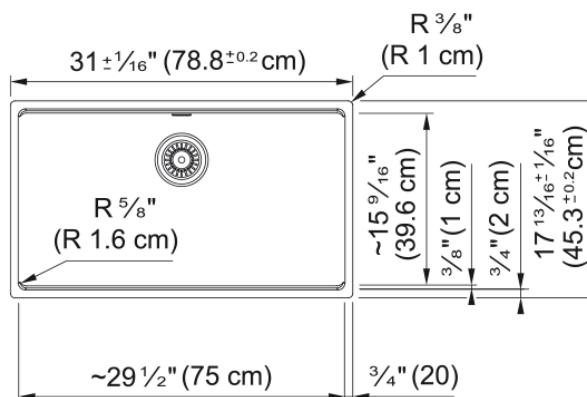

## Technical Data

### Product Dimensions

Exterior size: right to left	31.008
Exterior size: front to back	17.843
Large bowl size: right to left	29.449
Large bowl size: front to back	15.512
Large bowl: depth	9.488

### Installation

Minimum cabinet size	36"
----------------------	-----

### Product specifications

Installation type	Undermount
Drain hole	3 1/2"
Position of drainer	No drainer