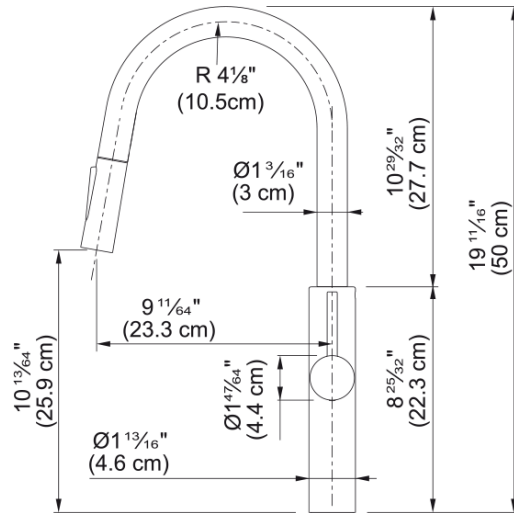

# Pescara Pull-Down Faucet - PES-PDX-CHR | 115.0539.024

## Technical Data

### Product Dimensions

Faucet hole diameter	35 mm
Cartridge dimension	35 mm

### Installation

Mounting type	Shank
Water supply hose connection	3/8"
Water supply hose length	450 mm