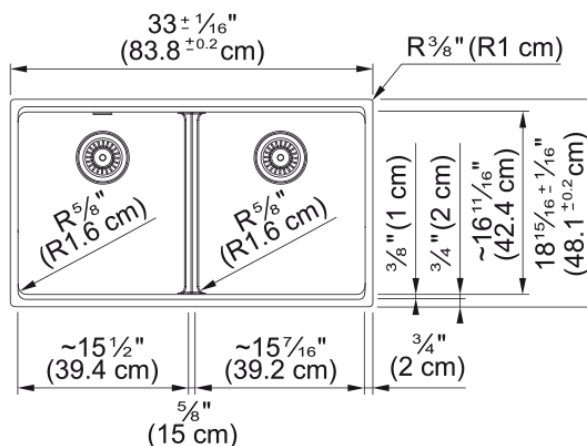

Maris Undermount Sink - MAG1201515-MBK | 125.0686.988

Technical Data

Aspect

Sink type	Sink
Type of material	Granite
Number of bowls	2
Color	Matte black
Finish	None

Product Dimensions

Exterior size: right to left	33.008
Exterior size: front to back	18.937
Large bowl size: right to left	15.252
Large bowl size: front to back	16.732
Large bowl: depth	9.488
Small bowl size: right to left	15.252
Small bowl size: front to back	16.732
Small bowl: depth	9.488

Installation

Minimum cabinet size	36"
----------------------	-----

Product specifications

Installation type	Undermount
Drain hole	3 1/2"
Position of drainer	No drainer

Product identification

Product brand	FRANKE
Product family	Maris
Collection	Maris
Certified by	IAPMO