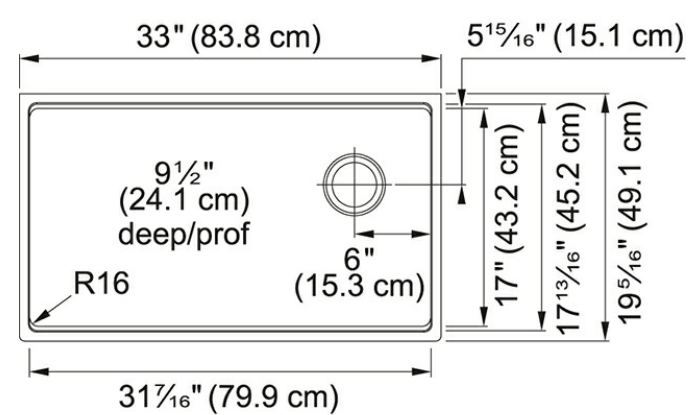

Product Picture

Product Dimensions

Length overall	33"
Width overall	19 5/16"
Length of large bowl	31 7/16"
Width of large bowl	17"
Depth of large bowl	9 1/2"
Minimum Cabinet Size	36"

Technical Drawing

General Information

Type of Material	Granite
Number of Bowls	1
Cut-Out Template	Yes

Article Numbers

FUN#	125.0637.078
US Part Number	MAG11031OW-PWT