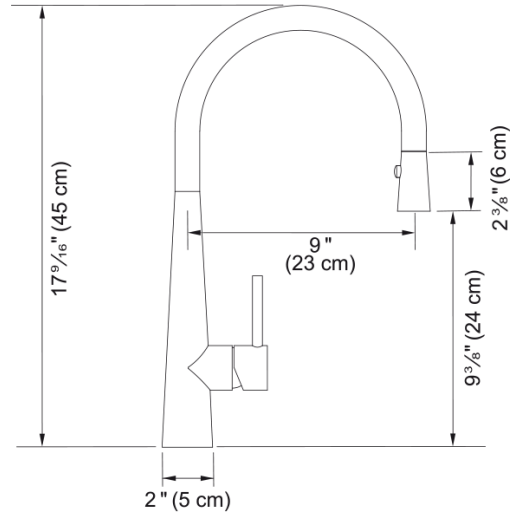

# Steel Outdoor Faucet - STL-PD-316 | 115.0619.312

### Aspect

Spout type	J - spout
Color	Stainless steel
Type of material	Stainless steel 316
Flexible pullout hose material	Nylon grey
Spray head material	Stainless steel

### Product Dimensions

Faucet hole diameter	35 mm
Cartridge dimension	35 mm

### Installation

Mounting type	Shank
Water supply hose connection	1/2"
Water supply hose length	800 mm