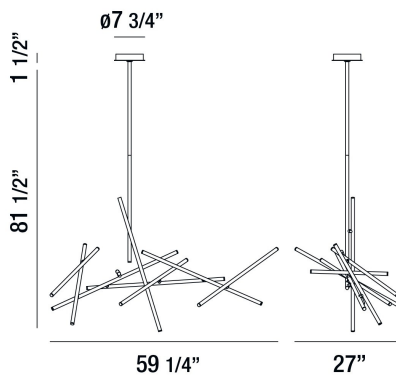

CROSSROADS, 59" CHANDELIER

PRODUCT DETAILS

No.	:	36251-018
Product Color	:	BLACK
Product Material	:	METAL
Shade / Accent Colour	:	FROSTED
Shade / Accent Material	:	ACRYLIC
Length	:	59.25"
Width	:	27"
Height	:	45.5"
Overall Height	:	83"
Weight	:	17.5lbs

LIGHT SOURCE DETAILS

Light Source Type	:	INTEGRATED LED
Input Voltage	:	120V
Bulb Voltage	:	120V
Total Wattage	:	18W
Total Lumen	:	1440lm
Kelvin	:	3000K
CRI	:	90+
Dimmable	:	Yes

Options Available

ITEM NO.	FINISH	SHADE
36251-018	BLACK	FROSTED
36251-025	SATIN NICKEL	FROSTED
36251-032	ANTIQUE BRASS	FROSTED

TECHNICAL DETAILS

Hanging Support Type	:	ROD
Hanging Support Length	:	36"
Rods Included	:	12"+24"
Canopy / Backplate Height	:	1.5"
Canopy / Backplate Dia.	:	7.75"
Location	:	DRY
Approval	:	

PROJECT INFORMATION