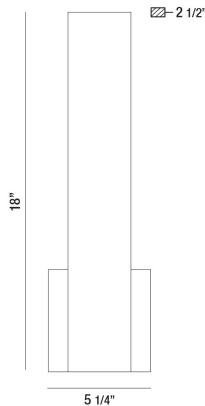

### PRODUCT DETAILS

No.	:	35703-020
Product Color	:	BLACK
Product Material	:	METAL
Shade / Accent Colour	:	WHITE
Shade / Accent Material	:	ACRYLIC
Width	:	5.25"
Height	:	18"
Ext	:	2.5"
Weight	:	2lbs

### TECHNICAL DETAILS

Canopy / Backplate Length	:	5.25"
Canopy / Backplate Height	:	0.25"
Canopy / Backplate Width	:	5.25"
Mounting	:	Up
Location	:	DRY
Approval	:	