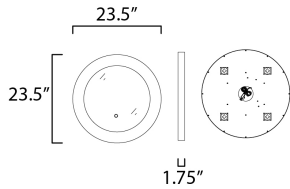

PRODUCT DESCRIPTION

MEASUREMENTS

DIMENSION : 23.5" L x 23.5" W x 23.5" H x 1.75" Ext
 HANGING WEIGHT : 12.7 lb

LAMPING

INPUT VOLTAGE : 120V
 LUMENS : 1,920 Rated (1,795 Del.)
 BULB : 1 x 24W LED PCB Integrated , 24W Total
 BULB INCLUDED : (Integrated)
 DIMMABLE : Touch Dimmer
 CRI : 80 CRI
 COLOR_TEMP : 3000K
 LIGHTING_DIRECTION : Indirect

FINISHES OPTION

 Gold Leaf / Black

MATERIAL

Steel, Glass

RATINGS

cETLus
 Damp Location
 ADA

ADDITIONAL

INSTALL UP/DOWN: Horizontal/Vert
 RATED LIFE 50000 Hours
 OPERATING TEMPERATURE:
 -20°C (-4°F), 40°C (104°F)