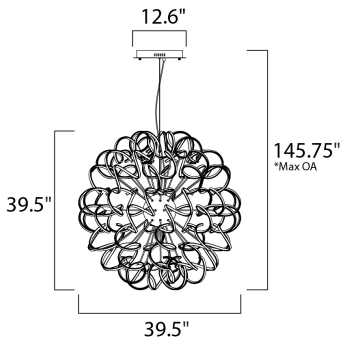

PRODUCT DESCRIPTION

This contemporary collection features a cork screw configuration of Polished Chrome metal surrounding bands of 3000K LED. This eclectic approach to lighting design is sure to please those looking for a unique source of light.

MEASUREMENTS

- DIMENSION : 39.5" L x 39.5" W x 39.5" H
- MAX OAH : 145.75" OAH
- CANOPY : 12.5" W x 2" H x 12.5" L
- HANGING WEIGHT : 29.1 lb

LAMPING

- LUMENS : 16,940 Rated (12,500 Del.)
- BULB : 42 x 242W LED PCB Integrated , 242W Total
- BULB INCLUDED : (Integrated)
- DIMMABLE : Triac CL
- CRI : 80+ CRI
- COLOR_TEMP : 3000K