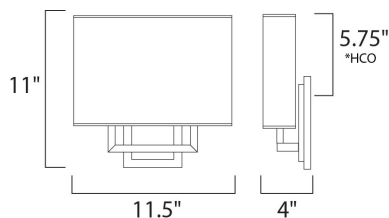

*height from center of outlet to the top of the fixture

MEASUREMENTS

DIMENSION : 11.5" W x 11" H x 4" Ext
 MAX OAH : 4.25" W x 10.79" H
 HANGING WEIGHT : 2.9 lb

LAMPING

INPUT VOLTAGE : 120V
 LUMENS : 2,100 Rated
 BULB : 4 x 6W LED PCB Integrated , 24W Total
 BULB INCLUDED : (Integrated)
 DIMMABLE : Triac CL
 CRI : 80+ CRI
 COLOR_TEMP : 3000K