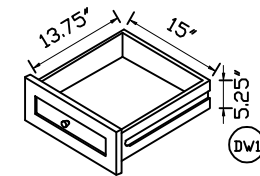

Drawer Interior Size

DWG. NO.	
MODEL NO: VF30524AW	
SPEC NO:	
QUANTITY:	
DATE: 12/10/2018	
CHECKED BY:	
FOR PROPOSAL ONLY ALL DIMENSIONS TO BE VERIFIED	
PROJECT:	
COLOR:	
FINISH:	
REVISIONS	
1	
2	
3	
4	
5	
6	
ELEGANT FURNITURE & LIGHTING™	
500-550 E. Erie Avenue Philadelphia PA 19134 1-888-388-3390