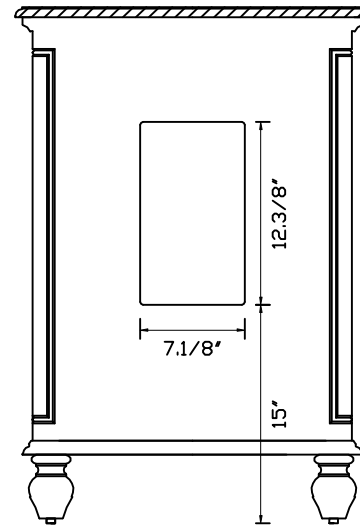

Side view

Back view

DWG. NO.	
MODEL NO: VF30524AW	
SPEC NO:	
QUANTITY:	
DATE: 12/10/2018	
CHECKED BY:	
FOR PROPOSAL ONLY ALL DIMENSIONS TO BE VERIFIED	
PROJECT:	
COLOR:	
FINISH:	
REVISIONS	
1	
2	
3	
4	
5	
6	
ELEGANT FURNITURE & LIGHTING™	
500-550 E. Erie Avenue Philadelphia PA 19134 1-888-388-3390