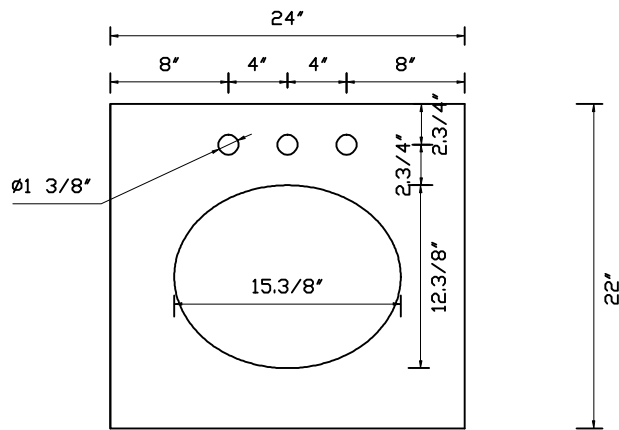

Top view

DWG. NO.	
MODEL NO: VF30524AW	
SPEC NO:	
QUANTITY:	
DATE: 12/10/2018	
CHECKED BY:	
FOR PROPOSAL ONLY ALL DIMENSIONS TO BE VERIFIED	
PROJECT:	
COLOR:	
FINISH:	
REVISIONS	
1	
2	
3	
4	
5	
6	
ELEGANT FURNITURE & LIGHTING™	
500-550 E. Erie Avenue Philadelphia PA 19134 1-888-388-3390