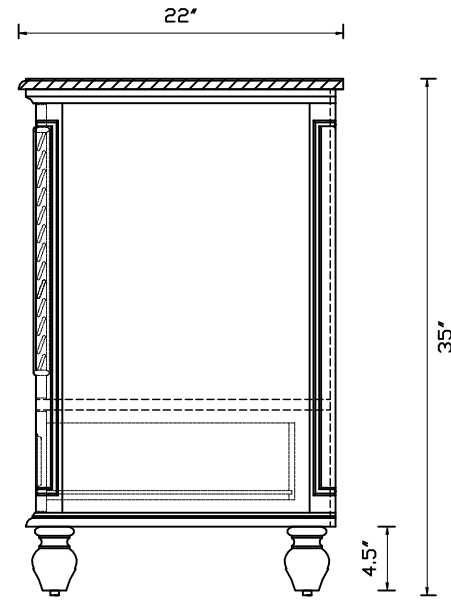

Side view

DWG. NO.	
MODEL NO: VF30524AW	
SPEC NO:	
QUANTITY:	
DATE: 12/10/2018	
CHECKED BY:	
FOR PROPOSAL ONLY ALL DIMENSIONS TO BE VERIFIED	
PROJECT:	
COLOR:	
FINISH:	
REVISIONS	
1	
2	
3	
4	
5	
6	
ELEGANT FURNITURE & LIGHTING™	
500-550 E. Erie Avenue Philadelphia PA 19134 1-888-388-3390