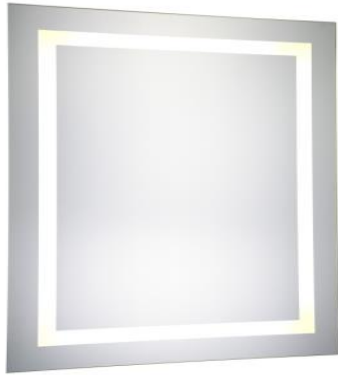

MRE13636

W36" X H36" CRI 90 CCT (K) 4200K, 6400K, 3000K 739Lumens

LED Mirror Light

Elitco Lighting

Project

Location

PRODUCT DESCRIPTION

IP44 Rated LED Backlit Bathroom Wall Mirror, High polished silver mirror with 4 panel lights. Epoxy powder coated mild steel back box. LED Mirror Light is designed to provide 40,000 hours of life.

SPECIFICATIONS:

- Mirror Size: W36" X H36"
- Lamp power: 111.5W;
- Lumens: 739lm
- CRI \geq 0.9;
- CCT: 4200K, 6400K, 3000K
- Watts per color temperature: 47W+23.5W+23.5W
- Dimming LED
- Electronic Driver: Input 110-120V, output DC 12V
- Defogger
- Luminaire Disconnect
- Changeable LED light strip
- Primary Material: SPCC+GLASS
- UL Approved

FINISHES: Glossy White Back box Gray

INSTALLATION:

1. Mount the chassis on the wall, the chassis can be horizontal and vertical hanging.
2. Install lamps
3. Wiring
4. Powder connection
5. Hang mirror on chassis