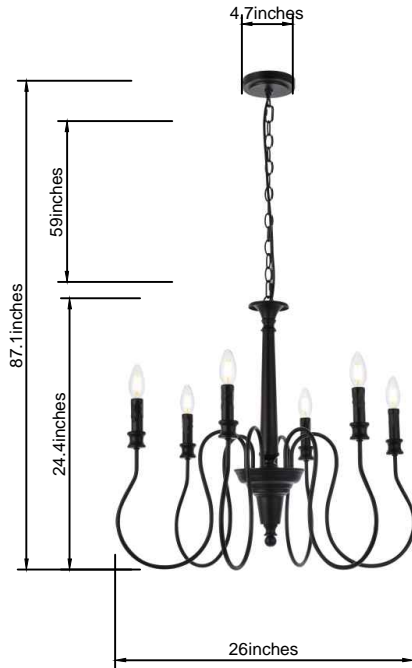

PRODUCT SPECIFICATION SHEET

FLYNX COLLECTION

FLYNX 6-Light Black Pendant Lamp

Black
Item No:LD7044D26BK

Weathered Dove
Item No:LD7044D26WD

Wooden
Item No:LD7044D26WOK

Available Finishes

Dimensions

Canopy Size(in)	ø 4.7" H1.0"
Chain/Rod Length	59"
Length	N/A
Width	ø 26"
Height	24.4"
Maximum Height	87.1"

Specifications

Finish	3 Finishes
Material	Metal
Glass Color	N/A
Type	Pendant Lamp
Hanging Device	Chain
Voltage	110-125V
Dimmable	No
Warranty	1Year Limited
Shipment Type	Small Parcel

Bulb / Socket

Socket Type	E12
Number of Lights	6
Wattage/Bulb	240W
Included	No

Installation

Indoor/Outdoor	Indoor
Dry/Wet/Damp	Dry
Weight	7.9 LBS
Wire Length	78.7"
Safety Rating	ETL Listed