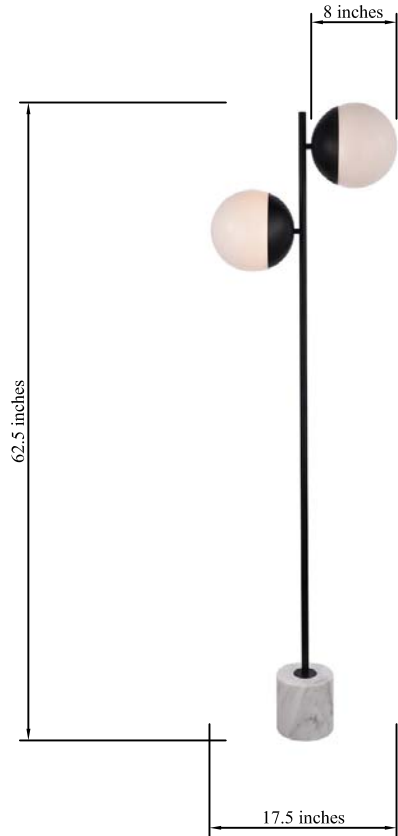

PRODUCT SPECIFICATION SHEET

ECLIPSE COLLECTION

ECLIPSE 2-Light Black Floor Frosted White Glass

Black
Item No:LD6110BK

Available Finishes

Dimensions

Base Size(in)	D6"*H6"
Chain/Rod Length	N/A
Length	17.5"
Width	8"
Height	62.5"
Maximum Height	N/A

Specifications

Finish	3 Finishes
Material	Iron / Glass
Glass Color	Frosted White
Type	Floor
Hanging Device	N/A
Voltage	110-125V
Dimmable	Yes
Warranty	1 Year Limited
Shipment Type	Small Parcel

Bulb / Socket

Socket Type	E26
Number of Lights	2
Wattage/Bulb	40W
Included	No

Installation

Indoor/Outdoor	Indoor
Dry/Wet/Damp	Dry
Weight	22 LBS
Wire Length	96"
Safety Rating	UL Listed