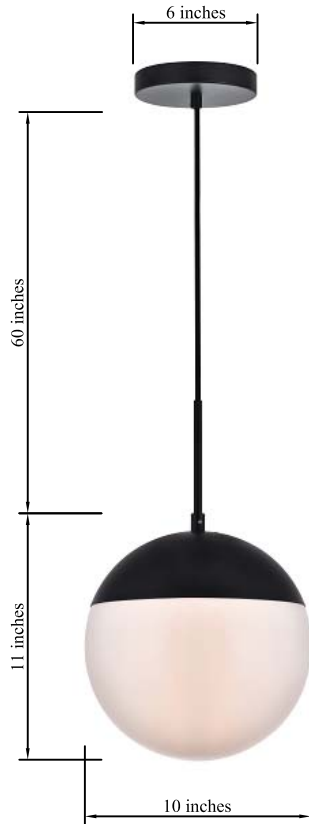

PRODUCT SPECIFICATION SHEET

ECLIPSE COLLECTION

ECLIPSE 1-Light Black Pendant Frosted White Glass

Black
Item No:LD6032BK

Chrome
Item No:LD6034C

Brass
Item No:LD6036BR

Available Finishes

Dimensions

Canopy Size(in)	D6"*H1"
Chain/Rod Length	60"
Length	N/A
Width	10"
Height	11"
Maximum Height	65"

Specifications

Finish	3 Finishes
Material	Iron / Glass
Glass Color	Frosted White
Type	Pendant
Hanging Device	Cord
Voltage	110-125V
Dimmable	Yes
Warranty	1 Year Limited
Shipment Type	Small Parcel

Bulb / Socket

Socket Type	E26
Number of Lights	1
Wattage/Bulb	40W
Included	No

Installation

Indoor/Outdoor	Indoor
Dry/Wet/Damp	Dry
Weight	4 LBS
Wire Length	60"
Safety Rating	ETL Listed