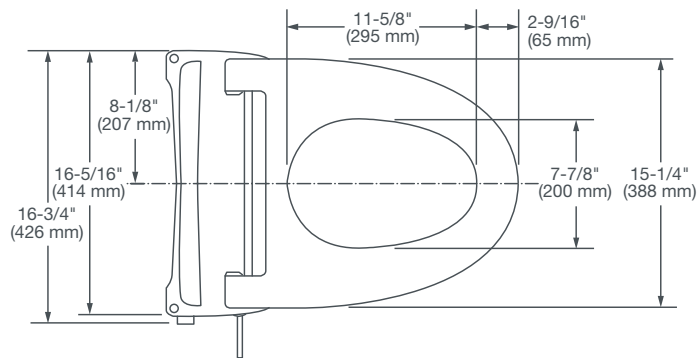

DIMENSIONS

NOMINAL DIMENSIONS

6-3/8" x 16-3/4" x 21-1/2" (162 x 426 x 547 mm)

COLORS/FINISHES

Canvas White (415)

ROUGH IN DIAGRAM SHOWN
ON NEXT PAGE

AT100[®] SPALET[®] ELECTRONIC BIDET SEAT

* DIMENSIONS SHOWN FOR LOCATION OF SUPPLY IS SUGGESTED.

IMPORTANT:

Dimensions of fixtures are nominal and may vary within the range of tolerance established by ANSI Standard A112.19.2. These measurements are subject to change or cancellation. No responsibility is assumed for use of superseded or voided pages.