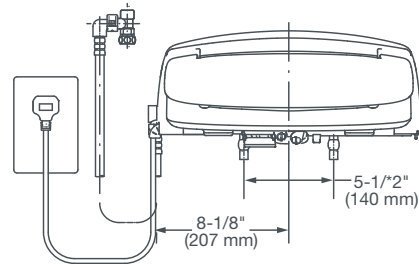

DIMENSIONS

NOMINAL DIMENSIONS

6-3/8" x 16-3/4" x 21-1/2" (162 x 426 x 547 mm)

COLORS/FINISHES

Canvas White (415)

ROUGH IN DIAGRAM SHOWN
ON NEXT PAGE

AT100[®] SPALET[®] ELECTRONIC BIDET SEAT

* DIMENSIONS SHOWN FOR LOCATION OF SUPPLY IS SUGGESTED.

IMPORTANT:

Dimensions of fixtures are nominal and may vary within the range of tolerance established by ANSI Standard A112.19.2. These measurements are subject to change or cancellation. No responsibility is assumed for use of superseded or voided pages.