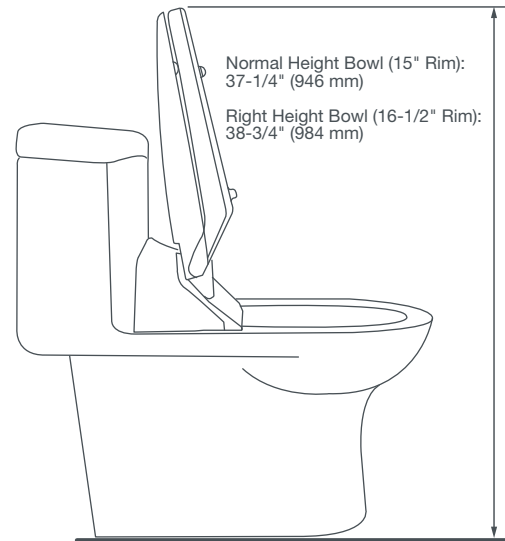

DIMENSIONS

NOMINAL DIMENSIONS

6-3/8" x 16-3/4" x 21-1/2" (162 x 426 x 547 mm)

COLORS/FINISHES

Canvas White (415)

ROUGH IN DIAGRAM SHOWN
ON NEXT PAGE

AT100[®] SPALET[®] ELECTRONIC BIDET SEAT

* DIMENSIONS SHOWN FOR LOCATION OF SUPPLY IS SUGGESTED.

IMPORTANT:

Dimensions of fixtures are nominal and may vary within the range of tolerance established by ANSI Standard A112.19.2. These measurements are subject to change or cancellation. No responsibility is assumed for use of superseded or voided pages.