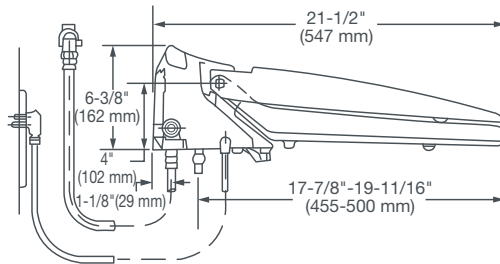

DIMENSIONS

NOMINAL DIMENSIONS

6-3/8" x 16-3/4" x 21-1/2" (162 x 426 x 547 mm)

COLORS/FINISHES

Canvas White (415)

ROUGH IN DIAGRAM SHOWN
ON NEXT PAGE

AT100[®] SPALET[®] ELECTRONIC BIDET SEAT

* DIMENSIONS SHOWN FOR LOCATION OF SUPPLY IS SUGGESTED.

IMPORTANT:

Dimensions of fixtures are nominal and may vary within the range of tolerance established by ANSI Standard A112.19.2. These measurements are subject to change or cancellation. No responsibility is assumed for use of superseded or voided pages.