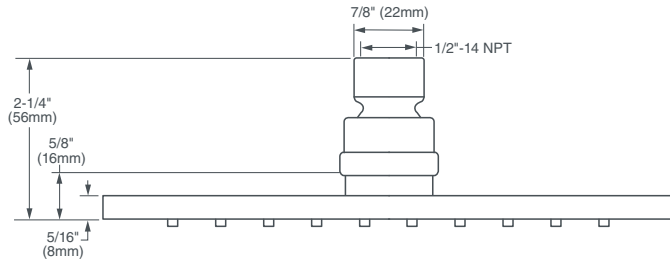

AMERICAN STANDARD

SHOWERHEAD

8" SLIM SQUARE

- Brass construction
- Easy clean rubber nozzles
- 1/2" NPT

CODES AND STANDARDS

Meets or Exceeds ASME A112.18.1/CSA B125.1

AVAILABLE FINISHES

Polished Chrome

FINISH CODE

100

DESCRIPTION

8" Slim Square Showerhead

PRODUCT NUMBER

D35700448.XXX

IMPORTANT: These measurements are subject to change or cancellation. No responsibility is assumed for use of superseded or voided pages.