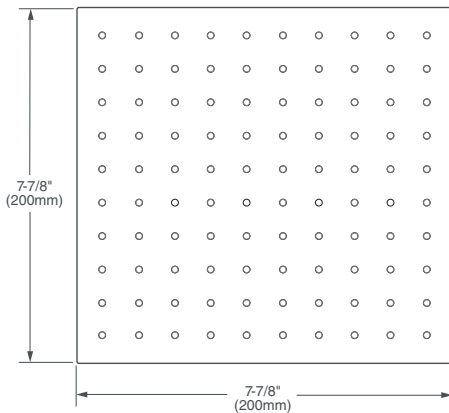

AMERICAN STANDARD

SHOWERHEAD

8" SLIM SQUARE

- Brass construction
- Easy clean rubber nozzles
- 1/2" NPT

CODES AND STANDARDS

Meets or Exceeds ASME A112.18.1/CSA B125.1

AVAILABLE FINISHES

Polished Chrome

FINISH CODE

100

DESCRIPTION

8" Slim Square Showerhead

PRODUCT NUMBER

D35700448.XXX

IMPORTANT: These measurements are subject to change or cancellation. No responsibility is assumed for use of superseded or voided pages.