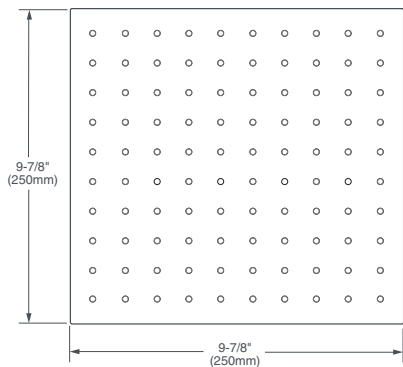

IMPORTANT: These measurements are subject to change or cancellation. No responsibility is assumed for use of superseded or voided pages.