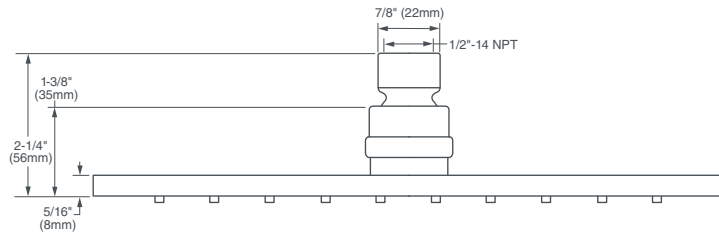

IMPORTANT: These measurements are subject to change or cancellation. No responsibility is assumed for use of superseded or voided pages.