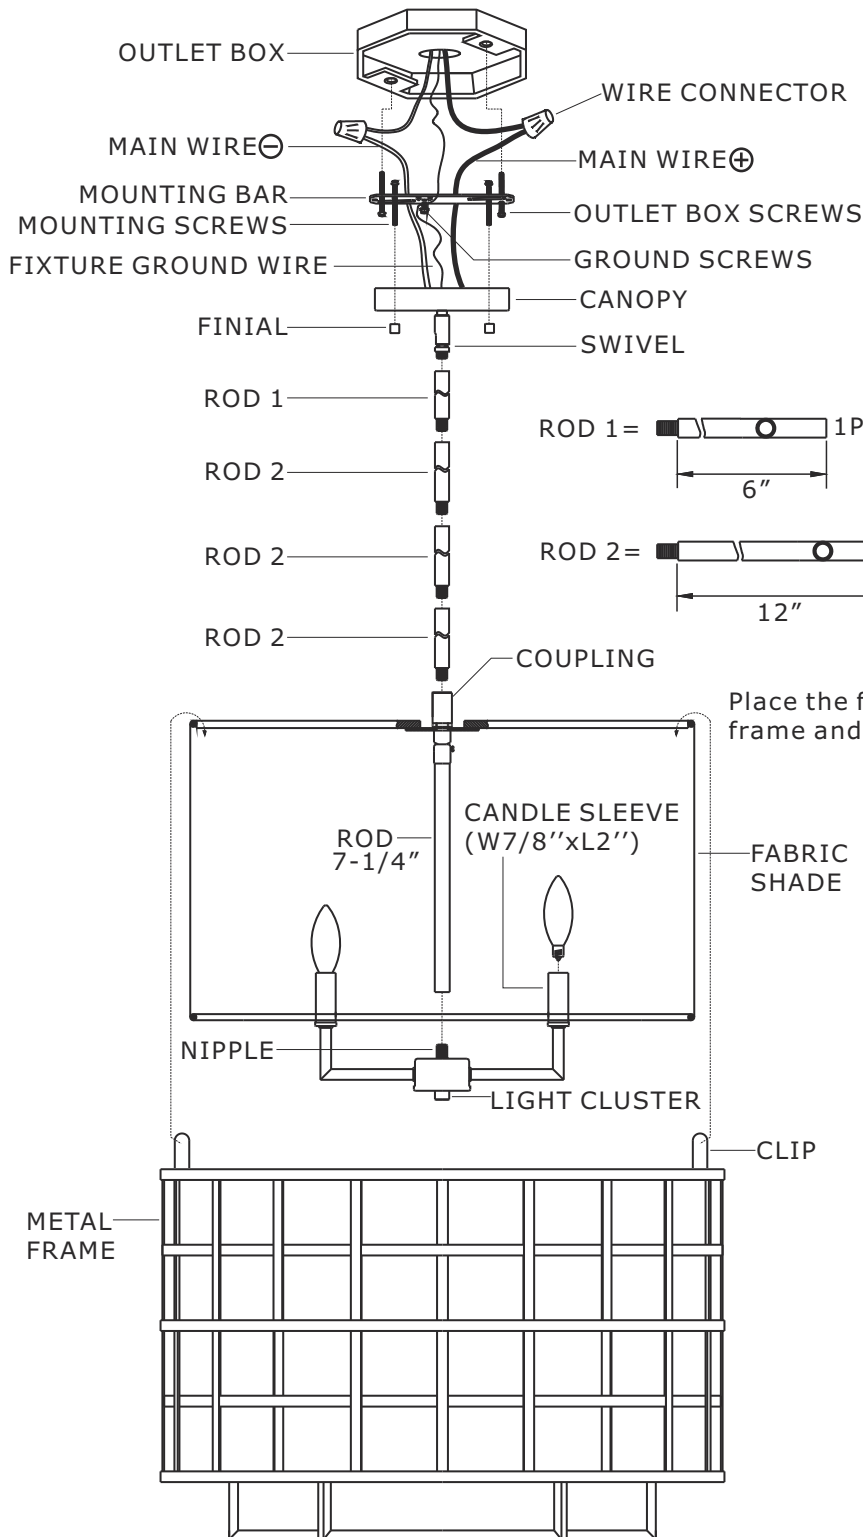

## MODEL#: DAN-404-VG ASSEMBLY AND DRESSING INSTRUCTIONS

**⚠ WARNING:** This product can expose you to Lead which is known to the state of California to cause cancer and/or birth defects or reproductive harm. For more information go to [www.P65Warnings.ca.gov](http://www.P65Warnings.ca.gov)

All electrical components must be installed by a licensed electrician in accordance with the National Electric Code and the appropriate local electrical codes.

You will need 4 Candelabra bulbs 60 Watts recommended, Use LED bulbs for Extended use. Bulb not included

Place the fabric shade inside the metal frame and secure it with the clips.