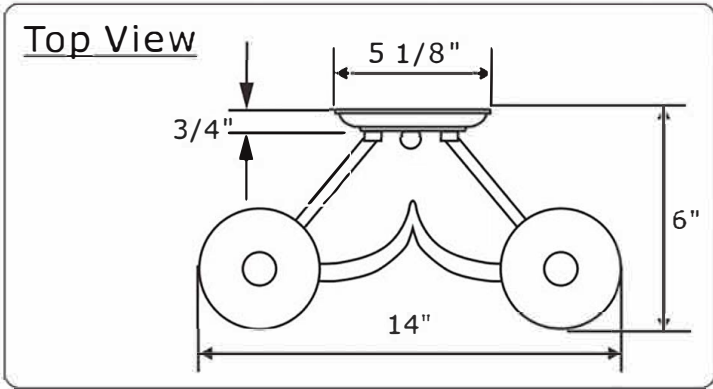

Electrical Danger Turn Power Off

All electrical components must be installed by a licensed electrician in accordance with the National Electric Code and the appropriate local electrical codes.

You will need  
 2 Candelabra bulb.  
 40 Watts Recommended.  
 60 Watts Max.  
 Bulb not included.

A = (14mm-3holes+50mm)x4sets

B = (18mm Square+14mm+63mm)x1pc

C = (14mm+63mm)x1pc

D = (14mm\*9)x2sets

E = (14mm\*4+14mm-3holes+14mm\*4)x1pc