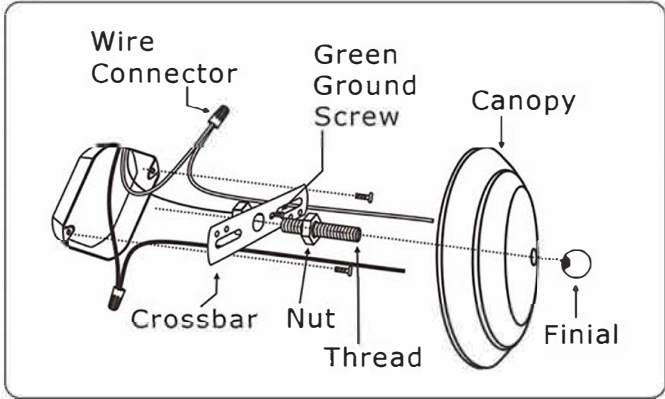

Electrical Danger Turn Power Off

All electrical components must be installed by a licensed electrician in accordance with the National Electric Code and the appropriate local electrical codes.

You will need  
 2 Candelabra bulb.  
 40 Watts Recommended.  
 60 Watts Max.  
 Bulb not included.

A = (14mm-3holes+50mm)x4sets

B = (18mm Square+14mm+63mm)x1pc

C = (14mm+63mm)x1pc

D = (14mm\*9)x2sets

E = (14mm\*4+14mm-3holes+14mm\*4)x1pc