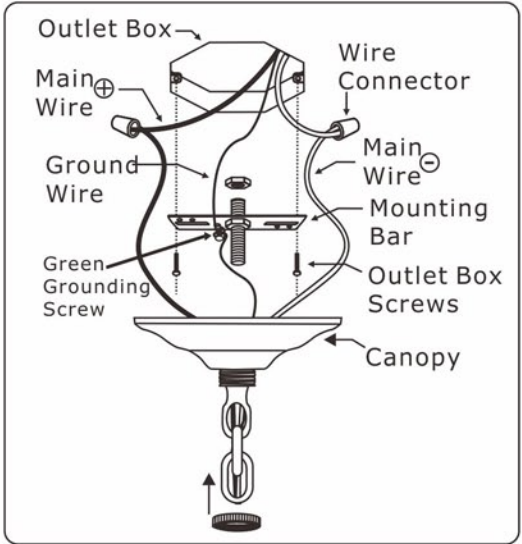

All electrical components must be installed by a licensed electrician in accordance with the National Electric Code and the appropriate local electrical codes.

You will need
 3 Candelabra bulbs.
 40 Watts Recommended.
 60 Watts Max.
 Bulb not included.

- A = (14mm+50mm) x 15sets
- B = (14mm x2 + 30mm Ball) x 2sets