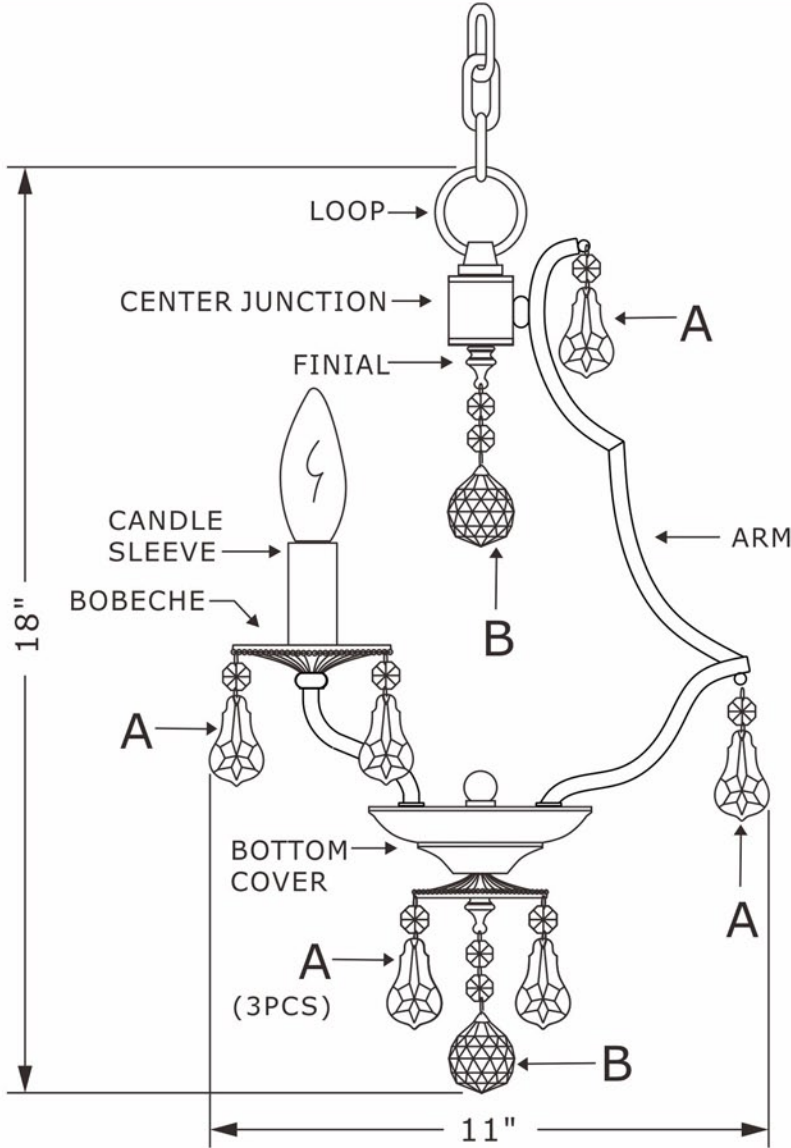

CRYST RAMA

1958

95 Cantiague Rock Road, Westbury NY 11590
 Ph: 516.931.9090 Fax: 516.931.1254
info@crystorama.com www.crystorama.com

MODEL#: 5933-CH-CL-MWP
ASSEMBLY AND DRESSING INSTRUCTIONS

WARNING:

Electrical Danger Turn Power Off

All electrical components must be installed by a licensed electrician in accordance with the National Electric Code and the appropriate local electrical codes.

You will need
 3 Candelabra bulbs.
 40 Watts Recommended.
 60 Watts Max.
 Bulb not included.

- A = (14mm+50mm) x 15sets
- B = (14mm x2 + 30mm Ball) x 2sets