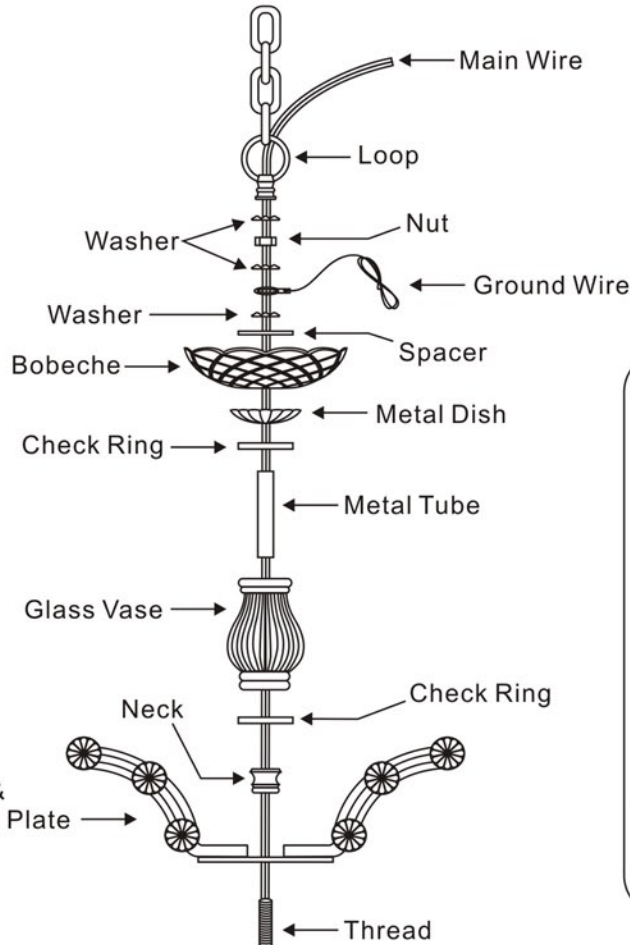

All electrical components must be installed by a licensed electrician in accordance with the National Electric Code and the appropriate local electrical codes.

For Hanging

For Ceiling

You will need 6 - Cand. Bulb
40 Watts Recommended
60 Watts Max
Bulb not included.

50mm*4sets

(14mm+63mm)*18sets

(14mm*3+63mm)*36sets

(14mm*2+63mm)*12sets

(14mm*4+63mm)*24sets

(14mm+50mm)*18sets

(14mm*2+50mm)*24sets

(14mm*4)*12sets

(14mm*6)*12sets

(14mm*8)*12sets

(14mm*4+40mm)*1pc