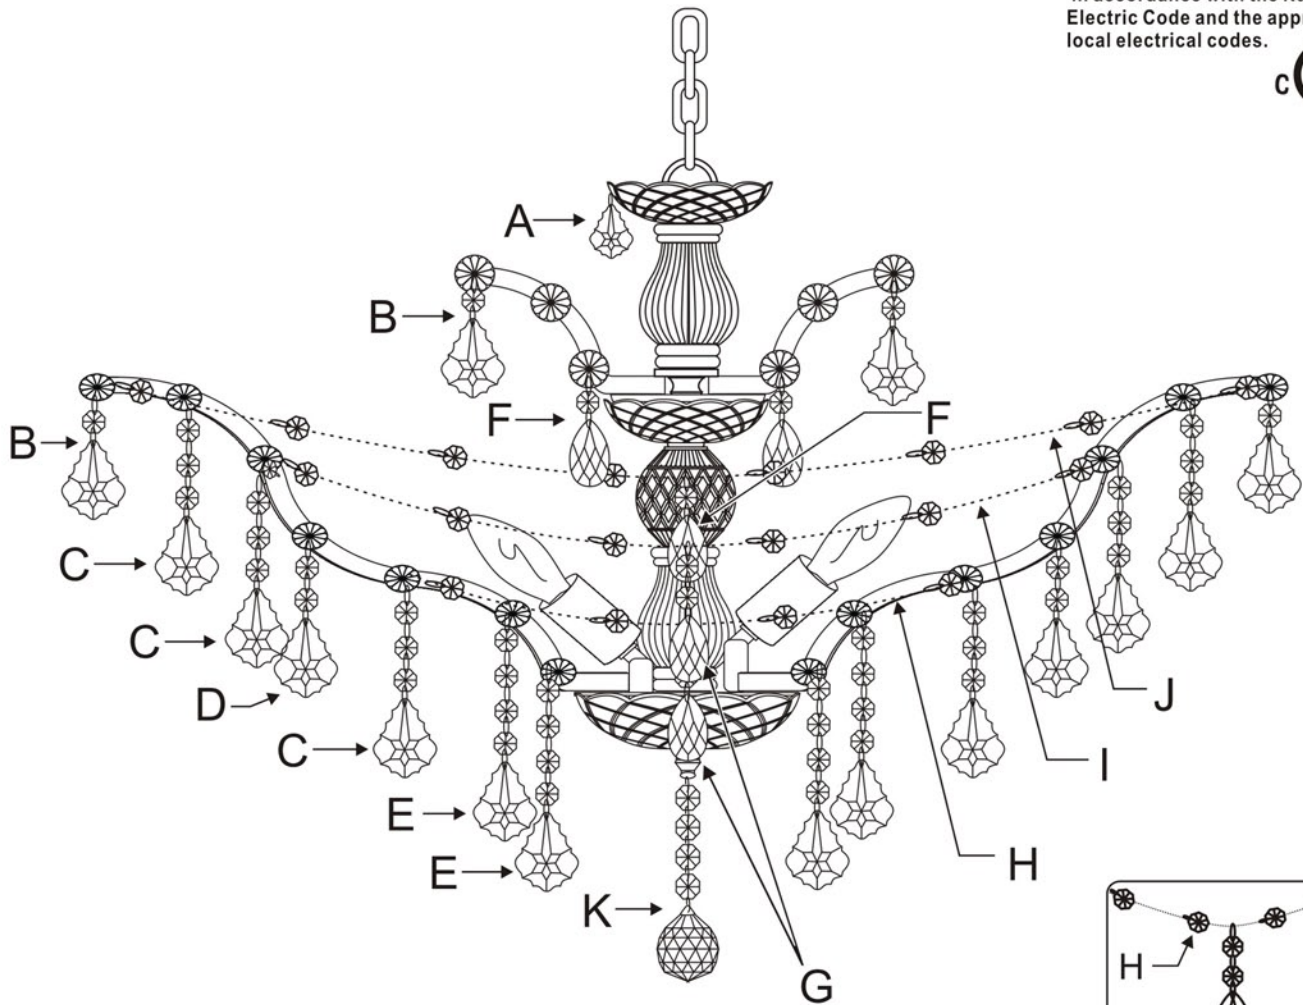

CRYST RAMA

1958

95 Cantiague Rock Road, Westbury NY 11590

ph:516.931.9090 fax: 516. 931.1254

info@crystorama.com www.crystorama.com

MODEL#:4439-CH-CL-MWP ASSEMBLY AND DRESSING INSTRUCTIONS

All electrical components must be installed by a licensed electrician in accordance with the National Electric Code and the appropriate local electrical codes.

50mm*4sets

(14mm+63mm)*18sets

(14mm*3+63mm)*36sets

(14mm*2+63mm)*12sets

(14mm*4+63mm)*24sets

(14mm+50mm)*18sets

(14mm*2+50mm)*24sets

(14mm*4)*12sets

(14mm*6)*12sets

(14mm*8)*12sets

(14mm*4+40mm)*1pc