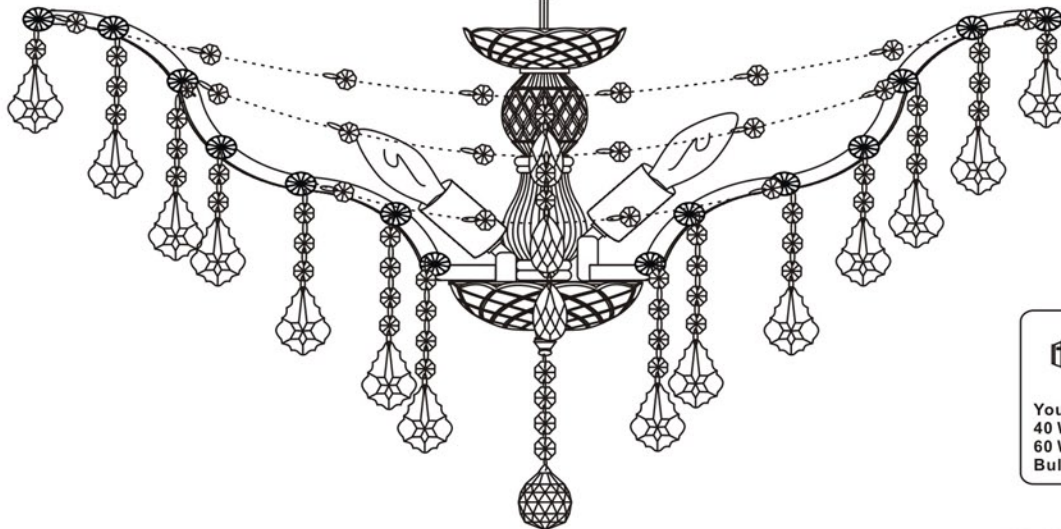

All electrical components must be installed by a licensed electrician in accordance with the National Electric Code and the appropriate local electrical codes.

For Hanging

For Ceiling

You will need 6 - Cand. Bulb
40 Watts Recommended
60 Watts Max
Bulb not included.

50mm*4sets

(14mm+63mm)*18sets

(14mm*3+63mm)*36sets

(14mm*2+63mm)*12sets

(14mm*4+63mm)*24sets

(14mm+50mm)*18sets

(14mm*2+50mm)*24sets

(14mm*4)*12sets

(14mm*6)*12sets

(14mm*8)*12sets

(14mm*4+40mm)*1pc