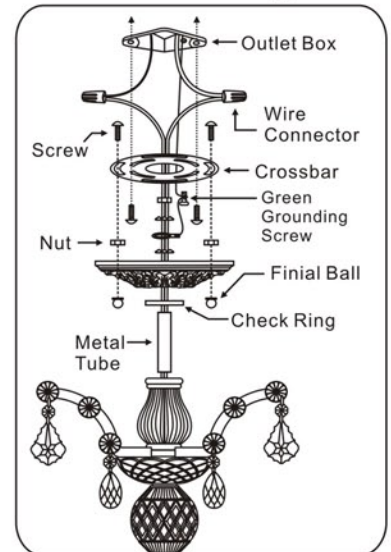

All electrical components must be installed by a licensed electrician in accordance with the National Electric Code and the appropriate local electrical codes.

For Hanging

For Ceiling

You will need 6 - Cand. Bulb
40 Watts Recommended
60 Watts Max
Bulb not included.

50mm*4sets

(14mm+63mm)*18sets

(14mm*3+63mm)*36sets

(14mm*2+63mm)*12sets

(14mm*4+63mm)*24sets

(14mm+50mm)*18sets

(14mm*2+50mm)*24sets

(14mm*4)*12sets

(14mm*6)*12sets

(14mm*8)*12sets

(14mm*4+40mm)*1pc