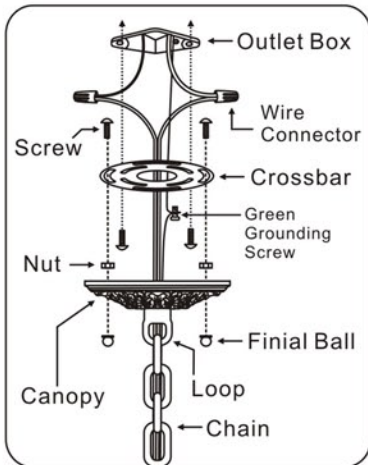

All electrical components must be installed by a licensed electrician in accordance with the National Electric Code and the appropriate local electrical codes.

For Hanging

For Ceiling

You will need 6 - Cand. Bulb
40 Watts Recommended
60 Watts Max
Bulb not included.

50mm*4sets

(14mm+63mm)*18sets

(14mm*3+63mm)*36sets

(14mm*2+63mm)*12sets

(14mm*4+63mm)*24sets

(14mm+50mm)*18sets

(14mm*2+50mm)*24sets

(14mm*4)*12sets

(14mm*6)*12sets

(14mm*8)*12sets

(14mm*4+40mm)*1pc