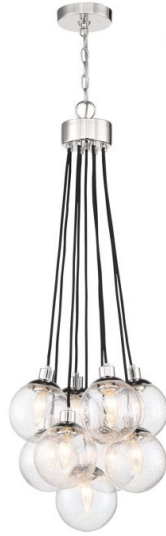

Que - 53399

Que Pendant

Color

Make a statement with the striking silhouettes of the Que collection. Clear seeded glass globes in updated silhouettes offer a fresh look to brighten your home.

Specs

Mounting Location	Indoor
Bulb Base	Candelabra
Bulbs	9
Bulb Size	B10
Bulb Type	Incandescent
Bulb Wattage	40
Carton Size (CU FT)	3.02
Glass or Shade Color	Clear Seeded

Dimensions

Width (in.)	16.25
Height (in.)	39.75
Canopy Width (in.)	5
Canopy Height (in.)	1
Canopy Length (in.)	5