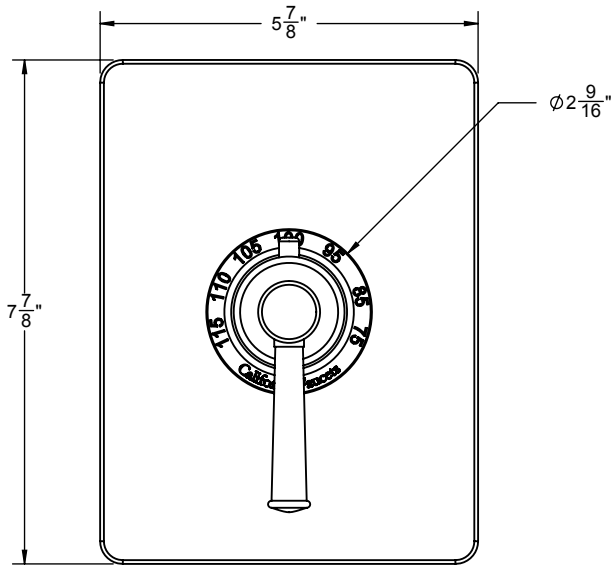

California Faucets®

Miramar™

STYLETHERM 3/4" THERMOSTATIC TRIM ONLY

Features

- 100° F safety stop button with manual override
- 7-7/8" by 5-7/8" rectangular faceplate
- Engraved brass temperature ring
- All brass construction
- Over 30 finishes including 15 PVD finishes

Codes/Standards Applicable

Product meets or exceeds the following:

- ASME A112.18.1/CSA B125.1
- ASSE 1016
- ADA compliant (with lever handles)

TO-THCN-48X SHOWN

TO-THCN-48
TO-THCN-48X

USED BY: TO-THCN-48

USED BY: TO-THCN-48X