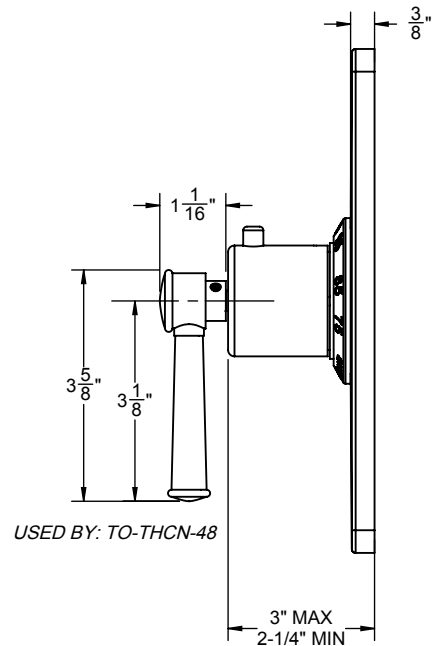

California Faucets®

Miramar™

STYLETHERM 3/4" THERMOSTATIC TRIM ONLY

Features

- 100° F safety stop button with manual override
- 7-7/8" by 5-7/8" rectangular faceplate
- Engraved brass temperature ring
- All brass construction
- Over 30 finishes including 15 PVD finishes

Codes/Standards Applicable

Product meets or exceeds the following:

- ASME A112.18.1/CSA B125.1
- ASSE 1016
- ADA compliant (with lever handles)

TO-THCN-48X SHOWN

TO-THCN-48
TO-THCN-48X

USED BY: TO-THCN-48

USED BY: TO-THCN-48X