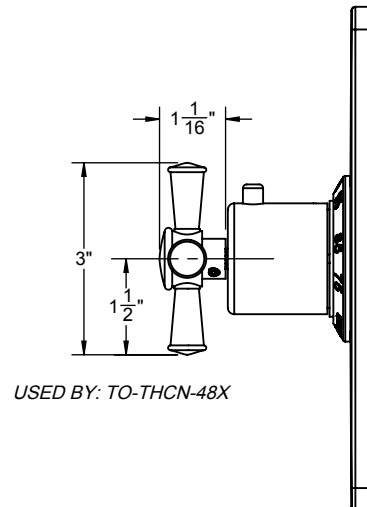

California Faucets®

Miramar™

STYLETHERM 3/4" THERMOSTATIC TRIM ONLY

Features

- 100° F safety stop button with manual override
- 7-7/8" by 5-7/8" rectangular faceplate
- Engraved brass temperature ring
- All brass construction
- Over 30 finishes including 15 PVD finishes

Codes/Standards Applicable

Product meets or exceeds the following:

- ASME A112.18.1/CSA B125.1
- ASSE 1016
- ADA compliant (with lever handles)

TO-THCN-48X SHOWN

TO-THCN-48
TO-THCN-48X

USED BY: TO-THCN-48

USED BY: TO-THCN-48X