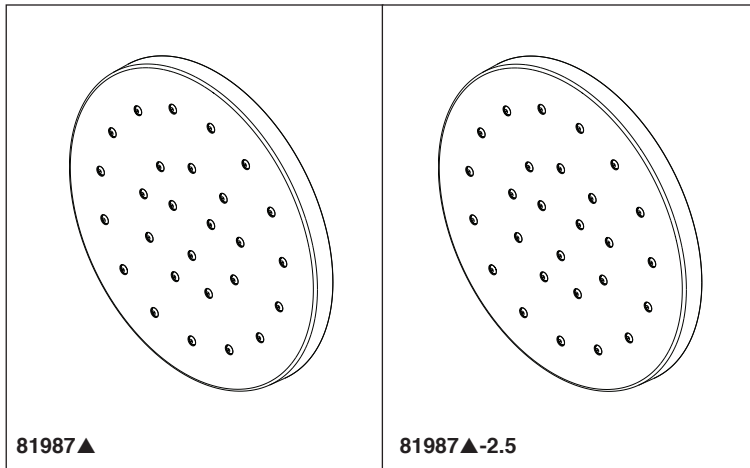

BRIZO®

H₂OKINETIC RAINCAN SHOWERHEAD

■ Single-Function Round Raincan Showerhead

FEATURES:

- Touch-Clean® Nozzles
- H₂Okinetic UltraSoak Spray

STANDARD SPECIFICATIONS:

- Maximum 1.75 gpm @ 80 psi, 6.6 L/min @ 550 kPa (81987▲)
- Maximum 2.5 gpm @ 80 psi, 9.5 L/min @ 550 kPa (81987▲-2.5)
- Standard 1/2" pipe fittings. Wrench flats for tightening
- Showerhead is intended for overhead raincan orientation. Ball connector rotates and pivots.
- Finished spray face

WARRANTY

- Parts and Finish – Lifetime limited warranty; or for commercial purchasers, 10 years for multi-family residential (apartments and condominiums) and 5 years for all other commercial uses, in each case from the date of purchase.
- Electronic Parts and Batteries (if applicable) – 5 years from the date of purchase; or for commercial purchasers, 1 year from the date of purchase. No warranty is provided on batteries.

COMPLIES WITH:

- ASME A112.18.1 / CSA B125.1
- EPA WaterSense® - Applies to 81987▲ only

Submitted Model No.: _____

Specific Features: _____