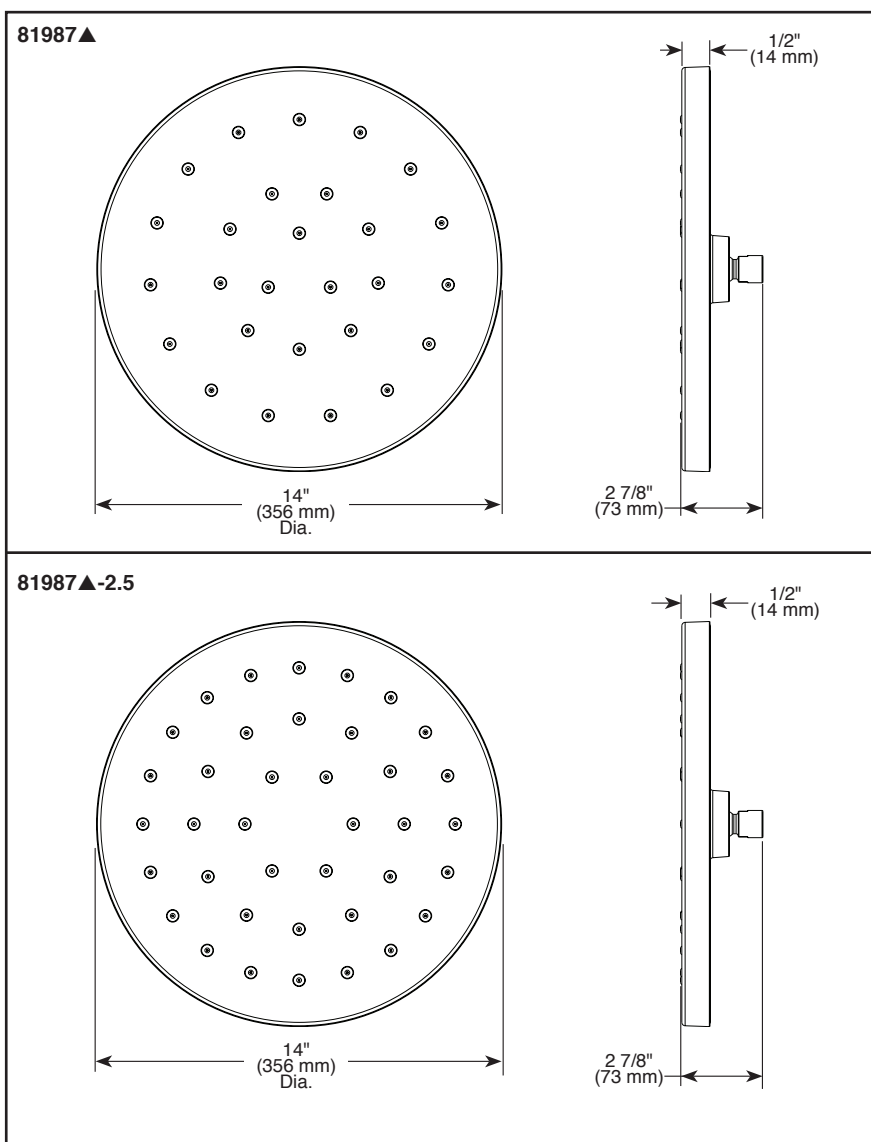

BRIZO®

H₂OKINETIC RAINCAN SHOWERHEAD

■ Single-Function Round Raincan Showerhead

FEATURES:

- Touch-Clean® Nozzles
- H₂Okinetic UltraSoak Spray

STANDARD SPECIFICATIONS:

- Maximum 1.75 gpm @ 80 psi, 6.6 L/min @ 550 kPa (81987▲)
- Maximum 2.5 gpm @ 80 psi, 9.5 L/min @ 550 kPa (81987▲-2.5)
- Standard 1/2" pipe fittings. Wrench flats for tightening
- Showerhead is intended for overhead raincan orientation. Ball connector rotates and pivots.
- Finished spray face

COMPLIES WITH:

- ASME A112.18.1 / CSA B125.1
- EPA WaterSense® - Applies to 81987▲ only

Submitted Model No.: _____

Specific Features: _____

▲ Designate proper finish suffix

Brizo Kitchen & Bath Company reserves the right (1) to make changes in specifications and materials, and (2) to change or discontinue models, both without notice or obligation. Dimensions are for reference only. See current full-line price book or www.brizo.com for finish options and product availability.