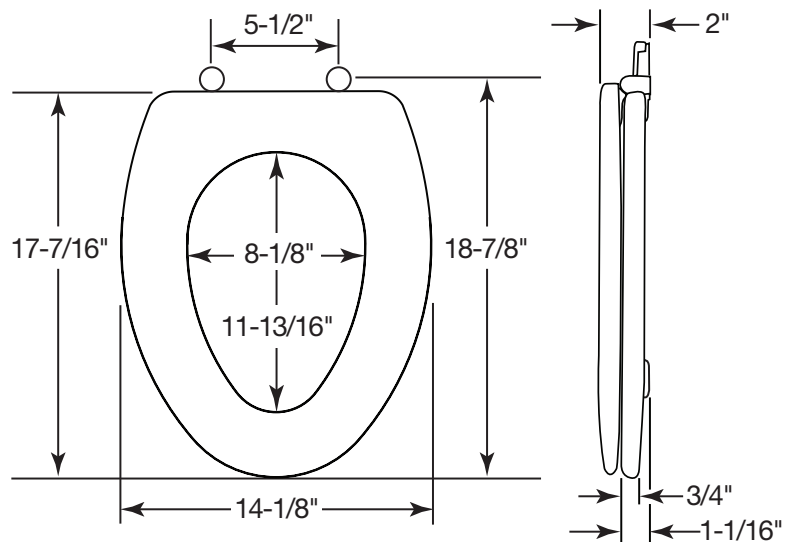

RESIDENTIAL MOLDED WOOD TOILET SEAT

MODEL #

COLOR #

1500EC

DESCRIPTION:

Closed front with cover, elongated, molded wood, multi-coat enamel finish toilet seat. Features two color-matched bumpers, color-matched Easy•Clean & Change® hinges with non-corrosive, top-tightening bolts and wing nuts.

SPECIFICATIONS:

Size:	Elongated
Material:	Molded Wood
Style:	Closed Front with Cover
Bumpers:	Two
Hinges:	Plastic Easy•Clean & Change®
Fastening System:	Non-Corrosive Bolts and Wing Nuts

FEATURES:

- Easy•Clean & Change®
- Non-Corrosive Bolts and Wing Nuts

DIMENSIONS:

PLASTIC EASY•CLEAN & CHANGE® HINGES

TWIST HINGES TO UNLOCK

EASY REMOVAL OF SEAT FOR THOROUGH CLEANING

NON-CORROSIVE BOLTS AND WING NUTS