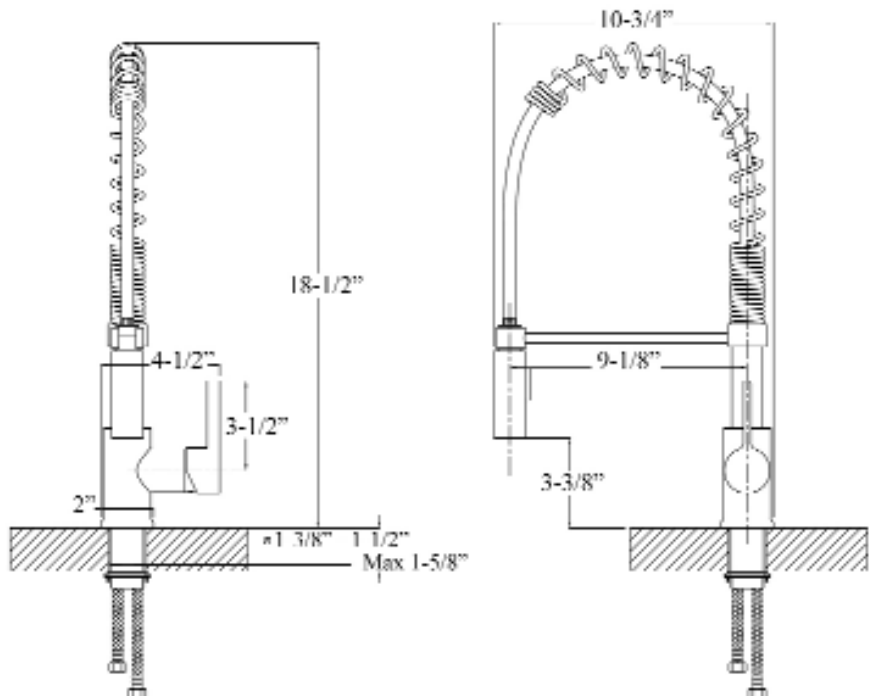

NIKITA SPRING SINGLE HANDLE KITCHEN FAUCET

Cat. No.
KFS417-L1

L: 4-1/2"
W: 10-3/4"
H: 18-1/2"

Features:

- ▶ Constructed of solid brass
- ▶ Spring gooseneck spout
- ▶ Magnetic pull down spray
- ▶ Includes 2 braided hoses
- ▶ Hoses have 1/2" male connectors
- ▶ Ceramic disc cartridges
- ▶ Height to spout 3-3/8"
- ▶ Spout reach 9-1/8"
- ▶ Flow rate is 1.8 GPM at 60 psi
- ▶ cUPC/NSF/AB1953 Certified

Finishes:

CP Polished Chrome
BN Brushed Nickel
ORB Oil Rubbed Bronze

Dimensions of fixture are nominal and may vary. Dimensions and specifications subject to change without notice.