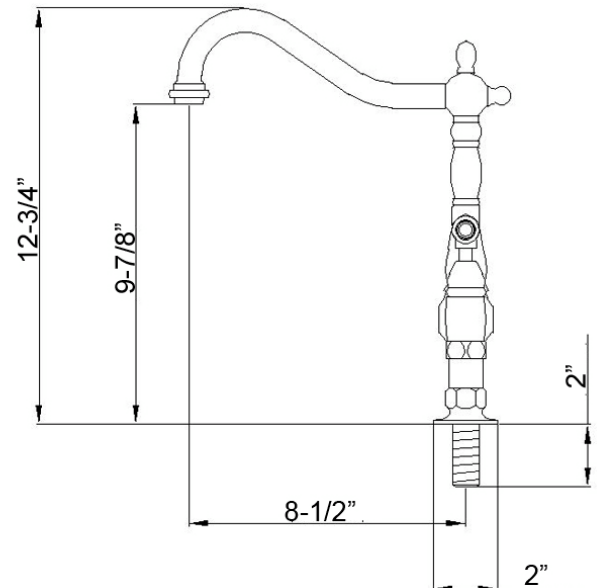

EMRAL KITCHEN BRIDGE FAUCET WITH SIDESPRAY

Cat. No.
KFB508-PL

Width: 14"
Height: 12-3/4"

Features:

- ▶ Constructed of lead free solid brass
- ▶ Hooked swivel spout
- ▶ Porcelain lever handles
- ▶ Includes brass sidespray with hose
- ▶ Includes connection hoses
- ▶ Height to spout is 9-7/8"
- ▶ Spout reach is 8-1/2"
- ▶ Ceramic disc cartridges
- ▶ Flow rate is 1.8 GPM at 60 psi
- ▶ IAPMO/CEC/cUPC/NSF/AB1953 Certified

Finishes:

- BN** Brushed Nickel
- CP** Polished Chrome
- ORB** Oil Rubbed Bronze

Dimensions of fixture are nominal and may vary. Dimensions and specifications subject to change without notice.