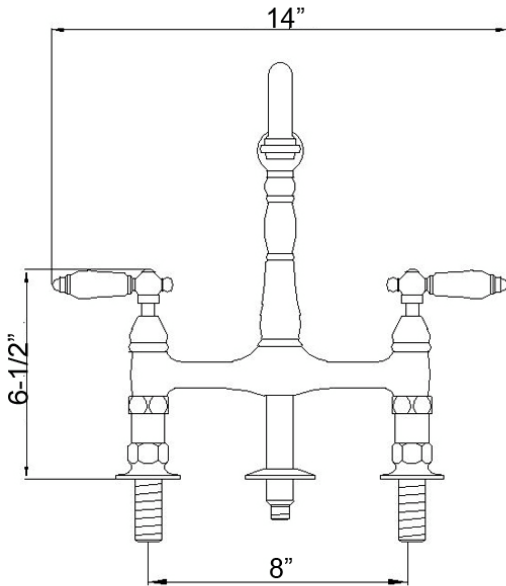

EMRAL KITCHEN BRIDGE FAUCET WITH SIDESPRAY

Cat. No.
KFB508-PL

Width: 14"
Height: 12-3/4"

Features:

- ▶ Constructed of lead free solid brass
- ▶ Hooked swivel spout
- ▶ Porcelain lever handles
- ▶ Includes brass sidespray with hose
- ▶ Includes connection hoses
- ▶ Height to spout is 9-7/8"
- ▶ Spout reach is 8-1/2"
- ▶ Ceramic disc cartridges
- ▶ Flow rate is 1.8 GPM at 60 psi
- ▶ IAPMO/CEC/cUPC/NSF/AB1953 Certified

Finishes:

- BN** Brushed Nickel
- CP** Polished Chrome
- ORB** Oil Rubbed Bronze

Dimensions of fixture are nominal and may vary. Dimensions and specifications subject to change without notice.