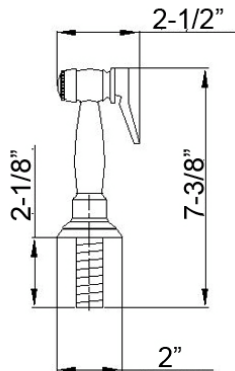

EMRAL KITCHEN BRIDGE FAUCET WITH SIDESPRAY

Cat. No.
KFB508-PL

Width: 14"
Height: 12-3/4"

Features:

- ▶ Constructed of lead free solid brass
- ▶ Hooked swivel spout
- ▶ Porcelain lever handles
- ▶ Includes brass sidespray with hose
- ▶ Includes connection hoses
- ▶ Height to spout is 9-7/8"
- ▶ Spout reach is 8-1/2"
- ▶ Ceramic disc cartridges
- ▶ Flow rate is 1.8 GPM at 60 psi
- ▶ IAPMO/CEC/cUPC/NSF/AB1953 Certified

Finishes:

- BN** Brushed Nickel
- CP** Polished Chrome
- ORB** Oil Rubbed Bronze

Dimensions of fixture are nominal and may vary. Dimensions and specifications subject to change without notice.