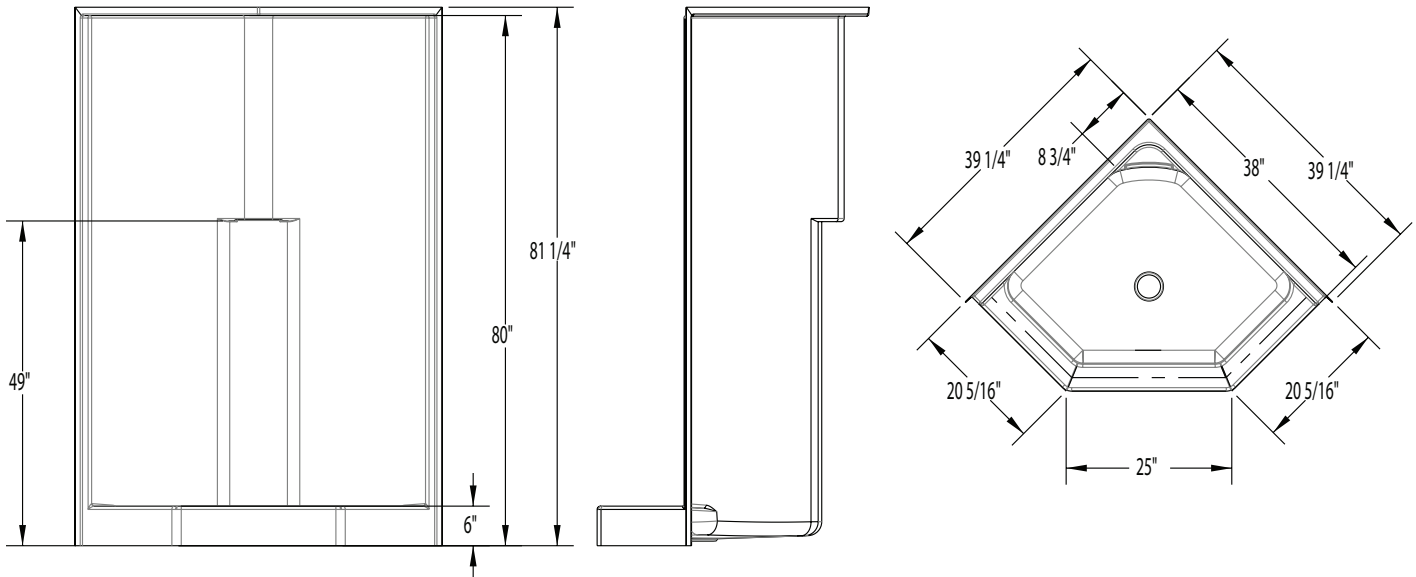

1382NAT – EVERYDAY SHOWERS

38 x 38 x 80 inches

FEATURES

- Shower stall
- Smooth wall finish
- Neo-angle design
- Molded toiletry shelf
- Unit is ANSI Z124 and IPC compliant, but not UPC compliant for floor space. Please check state and local codes for your area.
- Slip-resistant textured bottom
- Center drain
- AcrylX™ applied acrylic surface
- Lifetime limited warranty

COLOR OPTIONS

Stock	Upgraded	Premium
White	Almond Linen/Biscuit Bone	Black Mexican Sand Sand Bar Sterling Silver

1382NAT

38 x 38 x 80 inches

FEATURES lbs Dimensional Tolerance $\pm \frac{3}{8}$ ". Dimensions needed for site preparation should be measured from the unit. Aquatic assumes no responsibility for preparatory work.

Model #	Material	Wall Finish	Pieces	Drain	Seat	Net Wt.	Pkg. Wt.
Shower # 1382NAT	AcrylX™	Smooth	1	Center	-	86	91

DIMENSIONS

Specifications	inches
Width: Overall / Net	39 1/4 / 38
Depth: Overall / Net	39 1/4 / 38
Height: Overall / Net	81 1/4 / 80
Enclosure Opening	17 1/2 x 22 5/8 x 17 1/2
Skirt Height	6
Drain Rough-In (from Back Wall)	18
Drain Rough-In (from Side Wall)	18
Drain: Diameter / Clearance	3 1/4 / 1

FRAMING DIMENSIONS inches

Type	D Depth	W Width	H Height	A	B	C
Alcove	39 1/4	39 1/4	-	Box Out	18	18