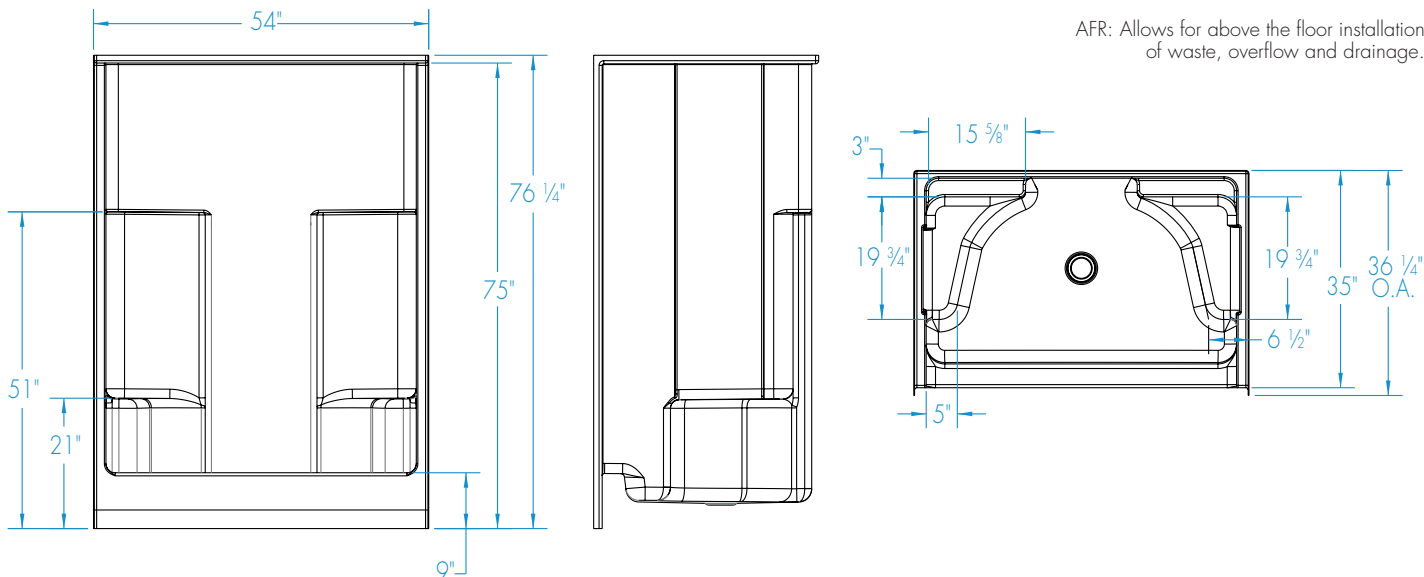

# 1543SGM

54 x 35 x 75 inches

AFR: Allows for above the floor installation of waste, overflow and drainage.

## DIMENSIONS

Specifications	inches
Width: Overall / Net	54
Depth: Overall / Net	36 1/4 / 35
Height: Overall / Net	76 1/4 / 75
Enclosure Opening	49 3/4
Skirt Height	6
Drain Rough-In (from Back Wall)	15 3/4
Drain Rough-In (from Side Wall)	27
Drain: Diameter / Clearance	3 1/4 / 3/4