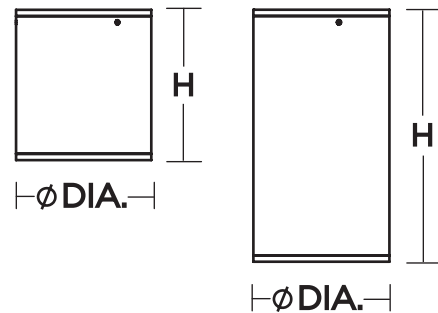

Ordering Information:

Black	LED	Delivered Lumens	CCT	DIA.	H
EYVW0405L30D2BK	12W	660	3000K	4-1/4"	4-3/4"
EYVW0408L30D2BK	12W	660	3000K	4-1/4"	8"