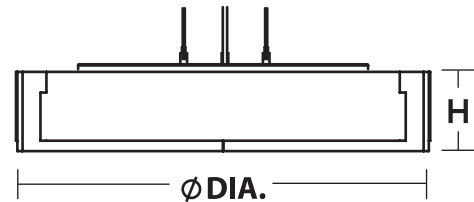

Ordering Information:

Espresso/Jute	Weathered Grey/Jute	LED	Source Lumens	Adjustable CCT	DIA.	H
APP1214LAJUDSNES-JT	APP1214LAJUDSNWG-JT	18W	1400	3000K/3500K/4000K	14-1/4"	4-1/4"
APP1524LAJUDSNES-JT	APP1524LAJUDSNWG-JT	30W	2400	3000K/3500K/4000K	17"	4-1/4"
APP1932LAJUDSNES-JT	APP1932LAJUDSNWG-JT	42W	3200	3000K/3500K/4000K	21-1/4"	4-1/4"

Espresso/Linen White	Weathered Grey/Linen White	LED	Source Lumens	Adjustable CCT	DIA.	H
APP1214LAJUDSNES-LW	APP1214LAJUDSNWG-LW	18W	1400	3000K/3500K/4000K	14-1/4"	4-1/4"
APP1524LAJUDSNES-LW	APP1524LAJUDSNWG-LW	30W	2400	3000K/3500K/4000K	17"	4-1/4"
APP1932LAJUDSNES-LW	APP1932LAJUDSNWG-LW	42W	3200	3000K/3500K/4000K	21-1/4"	4-1/4"