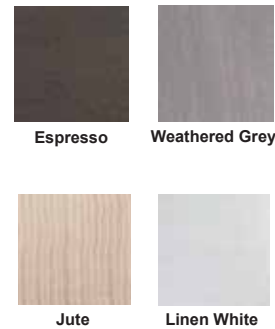

LOCATION		DATE
PREPARED BY		QUANTITY
COMMENTS		FIXTURE TYPE
CATALOG NUMBER		

Apex LED Pendant APP Series

Features

This modern double layer drum design provides a dramatic look and features LumaFuse™ laminated fabric/acrylic shade in 2 colors. White bottom acrylic diffuser disperses the light. Suspended with a 3 ft. adjustable rigid stem expandable up to 9 ft.

3in1 color temperature
3000K/3500K/4000K

Ordering Information:

Espresso/Jute	Weathered Grey/Jute	LED	Source Lumens	Adjustable CCT	DIA.	H
APP1214LAJUDSNES-JT	APP1214LAJUDSNWG-JT	18W	1400	3000K/3500K/4000K	14-1/4"	4-1/4"
APP1524LAJUDSNES-JT	APP1524LAJUDSNWG-JT	30W	2400	3000K/3500K/4000K	17"	4-1/4"
APP1932LAJUDSNES-JT	APP1932LAJUDSNWG-JT	42W	3200	3000K/3500K/4000K	21-1/4"	4-1/4"