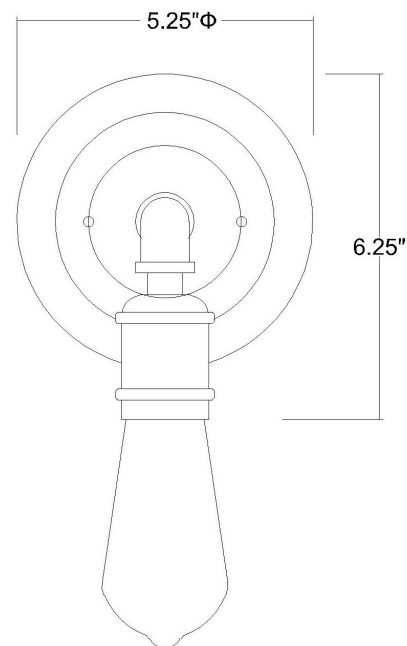

# IN41323AGY

## GRAYSON 1-LIGHT WALL SCONCE

<b>Description:</b>	Grayson 1-Light Wall Sconce
<b>Finish:</b>	Antique Gray
<b>Dimensions:</b>	5-1/4" W x 6-1/4" H x 5-1/4" ext. Height on Center: 2-1/2"
<b>Bulbs:</b>	1-100W Med.
<b>Installed Weight:</b>	1 lb.
<b>Certification:</b>	cUL / damp location

*\*dimensions do not include bulb*

<b>Material:</b>	Steel and rope
<b>Shades:</b>	NA
<b>Glass:</b>	NA
<b>Back Plate Dimensions:</b>	5-1/4" Dia.
<b>Chain/Wire:</b>	NA
<b>Additional Finishes:</b>	NA