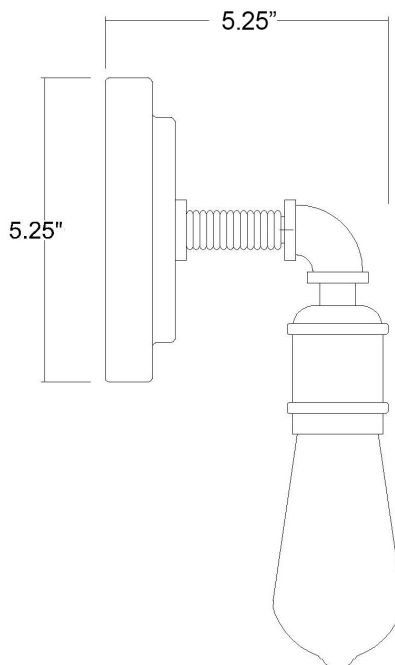

# IN41323AGY

## GRAYSON 1-LIGHT WALL SCONCE

<b>Description:</b>	Grayson 1-Light Wall Sconce
<b>Finish:</b>	Antique Gray
<b>Dimensions:</b>	5-1/4" W x 6-1/4" H x 5-1/4" ext. Height on Center: 2-1/2"
<b>Bulbs:</b>	1-100W Med.
<b>Installed Weight:</b>	1 lb.
<b>Certification:</b>	cUL / damp location

*\*dimensions do not include bulb*

<b>Material:</b>	Steel and rope
<b>Shades:</b>	NA
<b>Glass:</b>	NA
<b>Back Plate Dimensions:</b>	5-1/4" Dia.
<b>Chain/Wire:</b>	NA
<b>Additional Finishes:</b>	NA