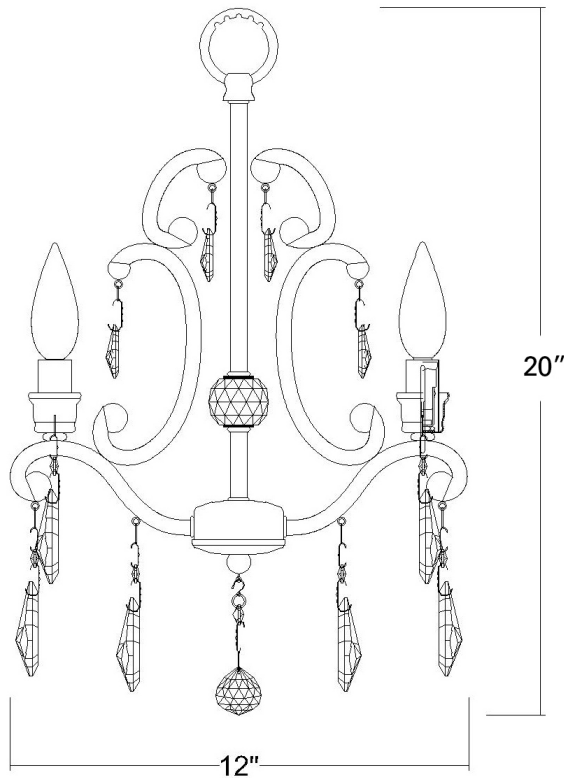

# IN11355AG CLAIRE 3-LIGHT CHANDELIER

<b>Description:</b>	Claire 3-light chandelier
<b>Finish:</b>	Antique gold
<b>Dimensions:</b>	12" W x 20" H
<b>Bulbs:</b>	3-60w candelabra, 120V
<b>Installed Weight:</b>	5.75 lbs.
<b>Certification:</b>	Dry location / c UL

<b>Material:</b>	Steel and K9 crystal
<b>Shade:</b>	NA
<b>Glass:</b>	NA
<b>Canopy Dimensions:</b>	5-3/4" dia.
<b>Chain/Wire:</b>	5' chain, 12' wire
<b>Additional Finishes:</b>	NA