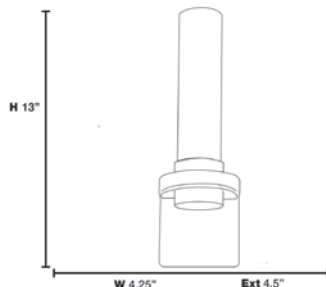

Product Dimensions

Fixture	Canopy
Length :: N/A	Length :: 1"
Width :: 4.25"	Width :: 4.5"
Diameter :: N/A	Diameter :: N/A
Extension :: 4.5"	Height :: 4.5"
Height :: 13"	
Overall Height :: N/A	

Technical Specifications

Specifications

Frame Material :: Metal
 Diffuser Material :: Glass
 Voltage :: 120v
 Lamping Type :: Dedicated LED
 Lamping Base :: SSL
 Lamp Quantity :: 1
 Lamp Wattage :: 12 W
 Total Wattage :: 12w
 Lamps Included :: Yes
 J-Box Type :: Standard

Photometrics

CCT :: 3000
 CRI :: 80
 Wattage :: 12w
 Nominal Lumens :: 630Lm
 Delivered Lumens :: 436Lm

Recommended Dimmers

(ELV) LUTRON Diva DVELV-300P; (ELV) LUTRON Diva DVELV-303P; (TRIAC) LUTRON Diva DVCL-153P

Additional Items :: Multi-Directional Mounting

Line Drawing #1

Line Drawing #2

Image Not Available

IES File

Toll Free 800-828-5483 • www.AccessLighting.com

14410 Myford Road, Irvine, CA 92606

The information provided is subject to change without notice. ©2020 Access Lighting Corporation. All Rights Reserved
 Rev. 202004 Filename:: 70039LEDD-CH_OPL.pdf