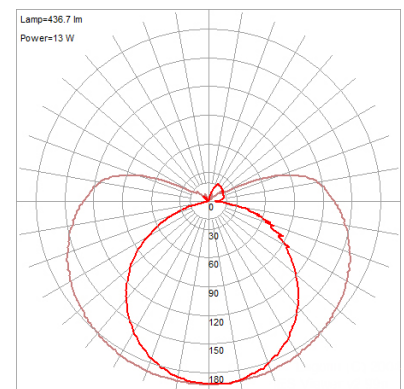

Product Dimensions

Fixture	Canopy
Length :: N/A	Length :: 1"
Width :: 4.25"	Width :: 4.5"
Diameter :: N/A	Diameter :: N/A
Extension :: 4.5"	Height :: 4.5"
Height :: 13"	
Overall Height :: N/A	

Technical Specifications

Photometrics

CCT :: 3000
 CRI :: 80
 Wattage :: 12w
 Nominal Lumens :: 630Lm
 Delivered Lumens :: 436Lm

Recommended Dimmers

(ELV) LUTRON Diva DVELV-300P; (ELV) LUTRON Diva DVELV-303P; (TRIAC) LUTRON Diva DVCL-153P

Additional Items :: Multi-Directional Mounting

Line Drawing #1

Line Drawing #2

Image Not Available

IES File

Toll Free 800-828-5483 • www.AccessLighting.com

14410 Myford Road, Irvine, CA 92606

The information provided is subject to change without notice. ©2020 Access Lighting Corporation. All Rights Reserved
 Rev. 202004 Filename:: 70039LEDD-CH_OPL.pdf