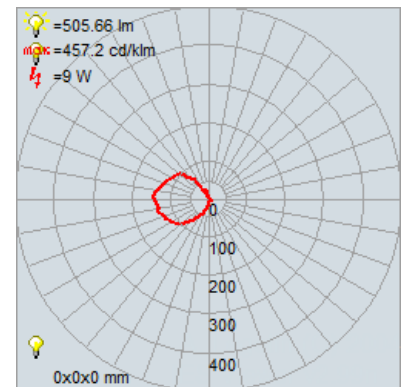

Product Dimensions

Fixture	Canopy
Length :: 0	Length :: 0
Width :: 0	Width :: 0
Diameter :: 8"	Diameter :: 4.5"
Extension :: 0	Height :: 1"
Height :: 11"	
Overall Height :: 0	

Technical Specifications

Qualifications

Photometrics

CCT :: 3000
 CRI :: 90
 Wattage :: 9w
 Nominal Lumens :: 600Lm
 Delivered Lumens :: 506Lm

Recommended Dimmers

(ELV) LUTRON Caseta PD - 6WCL; (ELV) LUTRON Maestro CL (Package) MACL-153M-RHW; (ELV) LUTRON Maestro CL MACL-153M; (ELV) LUTRON Skylark Contour CTCL-153P; (TRIAC) LEVITON Decora Sureslide 6672; (TRIAC) LEVITON Decora Sureslide

Additional Items :: 0

Line Drawing #1

Image Not Available

Line Drawing #2

Image Not Available

IES File

Toll Free 800-828-5483 • www.AccessLighting.com

14410 Myford Road, Irvine, CA 92606